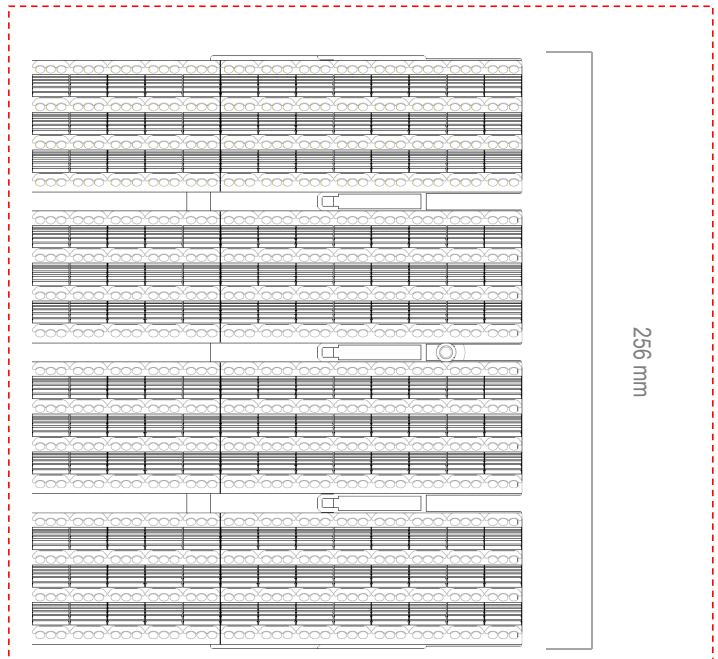

## High Gray Level

Reduce brightness at night won't affect display gray level, reduce light pollution and save power.

Product Specification	Normal Brightness		10K Level Brightness
Product Type	T-16C (Standard)	T-16C /Pro (Pro-version)	T-H16C (Elite-version)
LED	DIP346 (1R1G1B) R $\geq$ 1800mcd G $\geq$ 3600mcd, B $\geq$ 700mcd	DIP346 (1R1G1B) R $\geq$ 2000mcd G $\geq$ 4000mcd B $\geq$ 900mcd	DIP346 (1R1G1B) R $\geq$ 3000mcd G $\geq$ 6000mcd B $\geq$ 1000mcd
Body Material	Aluminum & PC Mask (appearance color can be customized)		
Pixel Pitch	16 mm /16 mm		
Resolution	3906 dot/m <sup>2</sup>		
Panel Orientation	Horizontal   Vertical		
Standard Panel Size	1536 × 256mm (H); 256 × 1536mm (V). Length can be customized.		
Resolution/Panel	96 × 16 dot(H); 16 × 96 dot(V);		
Brightness	6000–7000nit	7500–8000 nit	12000 nit
Transparent Rate	15%		
Weight	20.8 kg/m <sup>2</sup>		
Input Voltage	AC 110 –240 V		
Maximum Power Consumption	400w/m <sup>2</sup>	420 w/m <sup>2</sup>	350 w/m <sup>2</sup>
Installation and Maintenance	Front or Rear		
IP Grade	IP67		
Grey Level	RGB 16384 colors (3 × 14bit)	RGB 65536 colors (3 × 16bit)	RGB 65536 colors (3 × 16bit)
Refresh Rate	$\geq$ 1920 Hz	$\geq$ 3840 Hz	$\geq$ 3840 Hz
Frame Rate	$\geq$ 60 Hz		
Working Environment	Temperature: -30°C to +60°C; Humidity: 10%–90%		

## PRODUCT APPEARANCE

PANEL DIMENSIONS

1536mm

- Note: 1. Above panel size is standard size of T-13C, panel length is customizable, panel height can not be changed.  
2. Panel orientation can be horizontal or vertical according to project requirement.