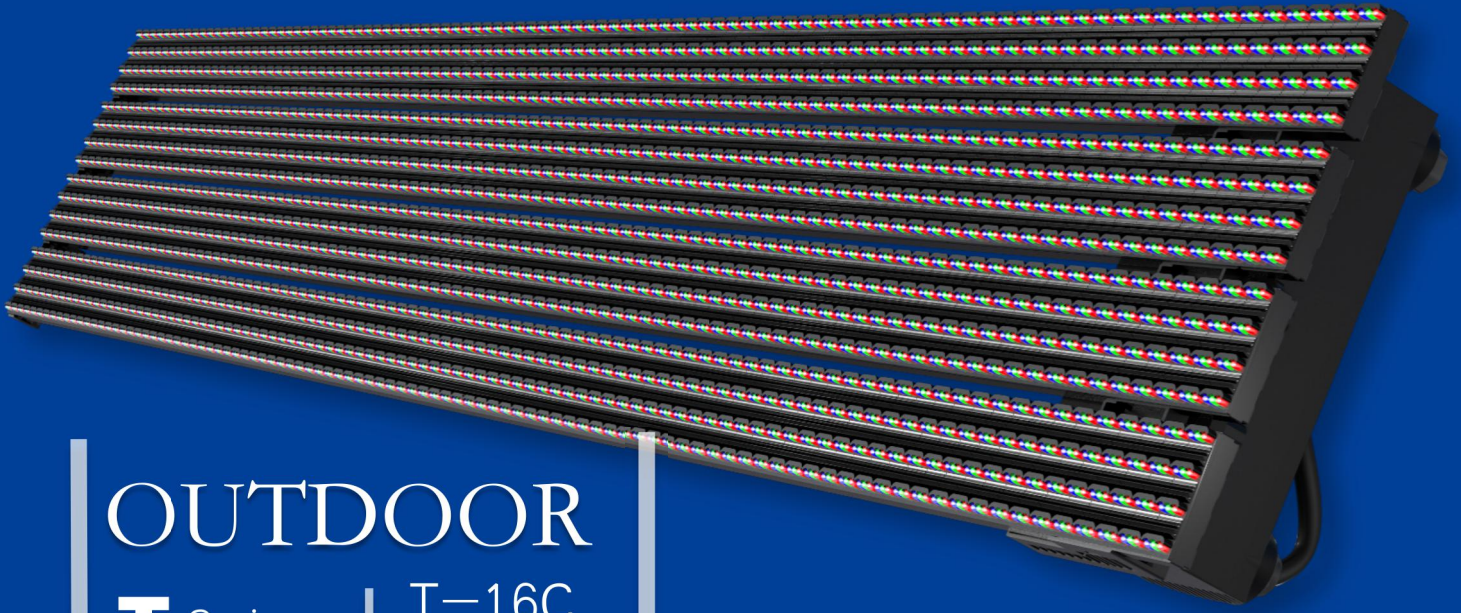

OUTDOOR

T Series | T-16C

2021-V1.0

Light and Slim

Light weight, 20.8kg/m², easy for installation and maintenance

Self-Cooling

Whole aluminum structure, reserve gap for heat dissipation, no heat accumulation, achieve self-cooling. Gap design can reduce wind load and keep good sunshine volume indoor

Zero Steel Structure

No structural or simple structure design, steel weight save around about 50kg/m².

Front and Rear Maintenance

Available for front and rear installation, extremely enhanced products ability for all kinds of installation environment.

Low Power Consumption

High brightness LED and PFC, low power consumption

High Protection Level

Ground breaking product as the first IP67 protection level for whole LED screen, extend lifetime for LED screen

All Weather Environment

Working in -30°C to 60°C environment without malfunction, and strong wind withstand capacity.

High Gray Level

Reduce brightness at night won't affect display gray level, reduce light pollution and save power.