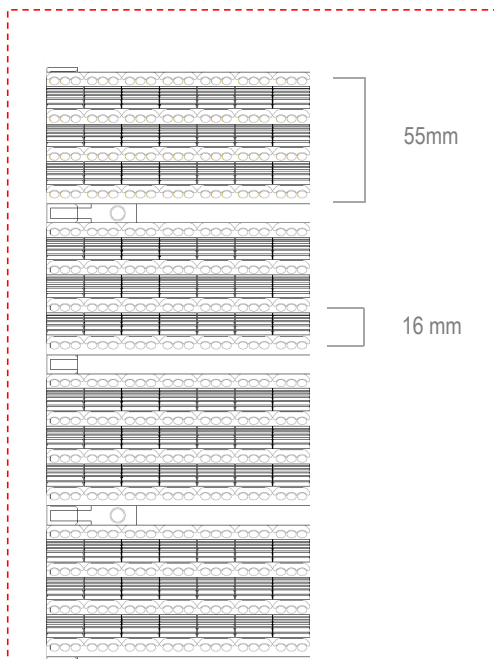

## High Gray Level

Reduce brightness at night won't affect display gray level, reduce light pollution and save power.

Product Specification	Normal Brightness		10K Level Brightness
Product Type	T-16C (Standard)	T-16C /Pro (Pro-version)	T-H16C (Elite-version)
LED	DIP346 (1R1G1B) R $\geq$ 1800mcd G $\geq$ 3600mcd, B $\geq$ 700mcd	DIP346 (1R1G1B) R $\geq$ 2000mcd G $\geq$ 4000mcd B $\geq$ 900mcd	DIP346 (1R1G1B) R $\geq$ 3000mcd G $\geq$ 6000mcd B $\geq$ 1000mcd
Body Material	Aluminum & PC Mask (appearance color can be customized)		
Pixel Pitch	16 mm /16 mm		
Resolution	3906 dot/m <sup>2</sup>		
Panel Orientation	Horizontal   Vertical		
Standard Panel Size	1536 × 256mm (H); 256 × 1536mm (V). Length can be customized.		
Resolution/Panel	96 × 16 dot(H); 16 × 96 dot(V);		
Brightness	6000–7000nit	7500–8000 nit	12000 nit
Transparent Rate	15%		
Weight	20.8 kg/m <sup>2</sup>		
Input Voltage	AC 110 –240 V		
Maximum Power Consumption	400w/m <sup>2</sup>	420 w/m <sup>2</sup>	350 w/m <sup>2</sup>
Installation and Maintenance	Front or Rear		
IP Grade	IP67		
Grey Level	RGB 16384 colors (3 × 14bit)	RGB 65536 colors (3 × 16bit)	RGB 65536 colors (3 × 16bit)
Refresh Rate	$\geq$ 1920 Hz	$\geq$ 3840 Hz	$\geq$ 3840 Hz
Frame Rate	$\geq$ 60 Hz		
Working Environment	Temperature: -30°C to +60°C; Humidity: 10%–90%		

## PRODUCT APPEARANCE

PANEL DIMENSIONS

1536mm

- Note: 1. Above panel size is standard size of T-13C, panel length is customizable, panel height can not be changed.  
2. Panel orientation can be horizontal or vertical according to project requirement.