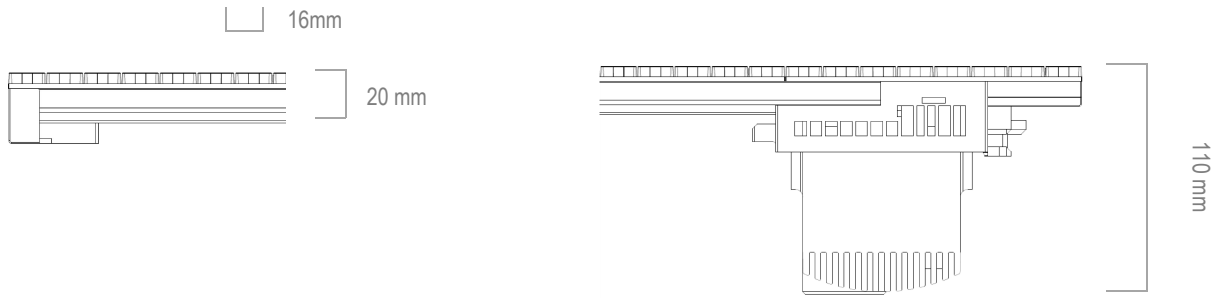

## PRODUCT APPEARANCE

PANEL DIMENSIONS

1536mm

- Note: 1. Above panel size is standard size of T-13C, panel length is customizable, panel height can not be changed.  
2. Panel orientation can be horizontal or vertical according to project requirement.