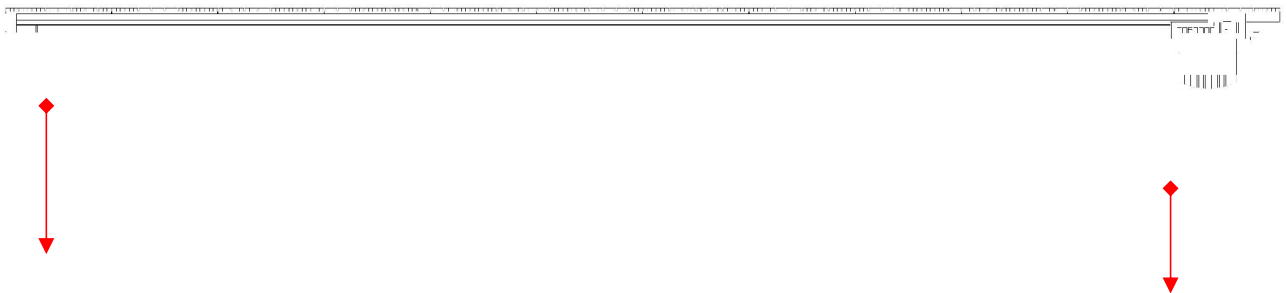

## High Gray Level

Reduce brightness at night won't affect display gray level, reduce light pollution and save power.

Product Specification	Normal Brightness		10K Level Brightness
Product Type	T-16C (Standard)	T-16C /Pro (Pro-version)	T-H16C (Elite-version)
LED	DIP346 (1R1G1B) R $\geq$ 1800mcd G $\geq$ 3600mcd, B $\geq$ 700mcd	DIP346 (1R1G1B) R $\geq$ 2000mcd G $\geq$ 4000mcd B $\geq$ 900mcd	DIP346 (1R1G1B) R $\geq$ 3000mcd G $\geq$ 6000mcd B $\geq$ 1000mcd
Body Material	Aluminum & PC Mask (appearance color can be customized)		
Pixel Pitch	16 mm /16 mm		
Resolution	3906 dot/m <sup>2</sup>		
Panel Orientation	Horizontal   Vertical		
Standard Panel Size	1536 × 256mm (H); 256 × 1536mm (V). Length can be customized.		
Resolution/Panel	96 × 16 dot(H); 16 × 96 dot(V);		
Brightness	6000–7000nit	7500–8000 nit	12000 nit
Transparent Rate	15%		
Weight	20.8 kg/m <sup>2</sup>		
Input Voltage	AC 110 –240 V		
Maximum Power Consumption	400w/m <sup>2</sup>	420 w/m <sup>2</sup>	350 w/m <sup>2</sup>
Installation and Maintenance	Front or Rear		
IP Grade	IP67		
Grey Level	RGB 16384 colors (3 × 14bit)	RGB 65536 colors (3 × 16bit)	RGB 65536 colors (3 × 16bit)
Refresh Rate	$\geq$ 1920 Hz	$\geq$ 3840 Hz	$\geq$ 3840 Hz
Frame Rate	$\geq$ 60 Hz		
Working Environment	Temperature: -30°C to +60°C; Humidity: 10%–90%		

## PRODUCT APPEARANCE

PANEL DIMENSIONS

1536mm

- Note: 1. Above panel size is standard size of T-13C, panel length is customizable, panel height can not be changed.  
2. Panel orientation can be horizontal or vertical according to project requirement.