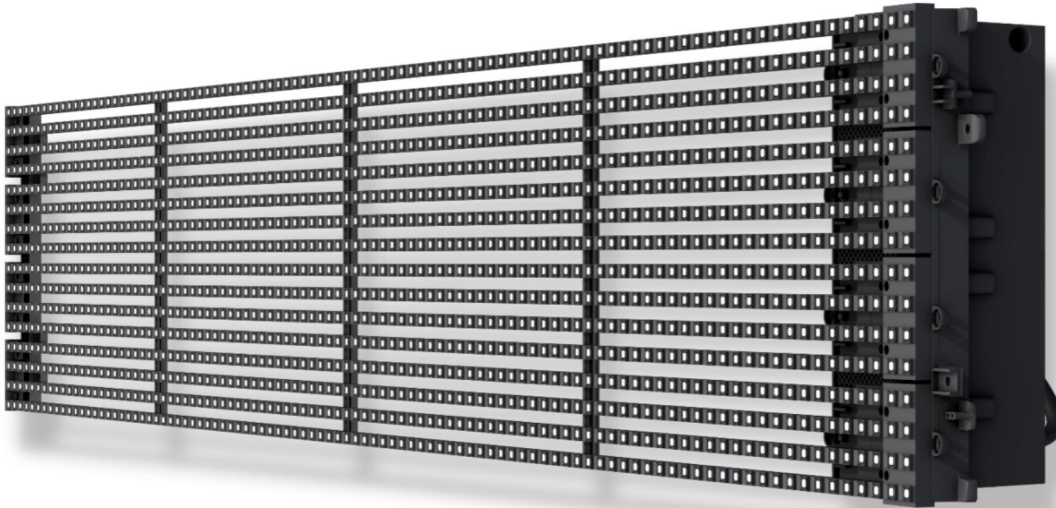

F SERIES

PRODUCT MANUAL

OUTDOOR GRILLE

F Series | F-16

2021-V1.0

LIGHT Light

Light weight, 15kg/m², easy installation and maintenance

NO STEEL No Steel Structure

IP67 High Level Protection

The first led display with IP67 in the industry, effectively prolonging the service life of the product.

ALL-WEATHER All Day

It works without failure at temperatures from -30 °C to 60 °C and is designed to withstand strong winds.

SELF-COOLING Natural Heat Dissipation

All aluminum structure, reserved heat gap, no heat accumulation, to achieve natural heat dissipation.

F -1616

Product Model	F-1616
LED	SMD2727 high brightness R \geq 700mcd G \geq 1700mcd B \geq 260mcd
Material	Aluminum Body & PC Mask (can customize the color)
Pixel Pitch	16 mm /16 mm
Resolution	3906 dot/m ²
Panel Permutation	Horizontal Vertical
Panel Size	1536 × 256mm (Horizontal); 256 × 1536mm (Vertical) (Length can be customized according to project requirement)
Panel Resolution	96 × 16 dots(Horizontal) / 16 × 96 dots(Vertical)
Brightness	3000-4000nit
Transparency	48%
Weight	15kg/m ²
Input Voltage	AC 110 -240 V
Max Power Consumption	590 w/m ²
Installation Way	Front & Back
IP67	IP67
Grey Scale	RGB 16384 colors (3 × 16bit)
Refresh Rate	3840 Hz
Frame Rate	\geq 60 Hz
Working Environment	Temperature: -30°C to +60°C; Humidity: 10%-90%

※ Parameters will change according to the specific project.

Product Appearance

Panel Size

1536mm (Length can be customized, up to 1800mm)

16mm 

NOTE: 1. The size is a standard size, the length of the unit is customized and the height is not customized;