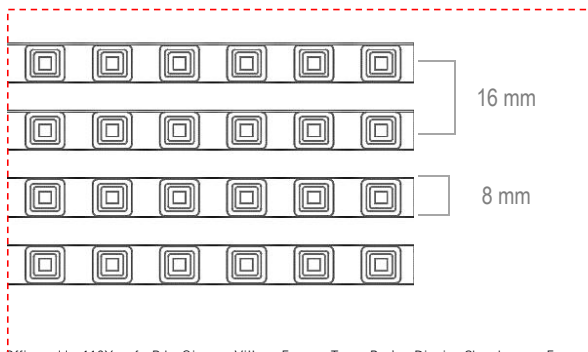

SELF-COOLING Natural Heat Dissipation

All aluminum structure, reserved heat gap, no heat accumulation, to achieve natural heat dissipation.

F -1616

Product Model	F-1616
LED	SMD2727 high brightness R \geq 700mcd G \geq 1700mcd B \geq 260mcd
Material	Aluminum Body & PC Mask (can customize the color)
Pixel Pitch	16 mm /16 mm
Resolution	3906 dot/m ²
Panel Permutation	Horizontal Vertical
Panel Size	1536 × 256mm (Horizontal); 256 × 1536mm (Vertical) (Length can be customized according to project requirement)
Panel Resolution	96 × 16 dots(Horizontal) / 16 × 96 dots(Vertical)
Brightness	3000-4000nit
Transparency	48%
Weight	15kg/m ²
Input Voltage	AC 110 -240 V
Max Power Consumption	590 w/m ²
Installation Way	Front & Back
IP67	IP67
Grey Scale	RGB 16384 colors (3 × 16bit)
Refresh Rate	3840 Hz
Frame Rate	\geq 60 Hz
Working Environment	Temperature: -30°C to +60°C; Humidity: 10%-90%

※ Parameters will change according to the specific project.

Product Appearance

Panel Size

1536mm (Length can be customized, up to 1800mm)

16mm 

NOTE: 1. The size is a standard size, the length of the unit is customized and the height is not customized;