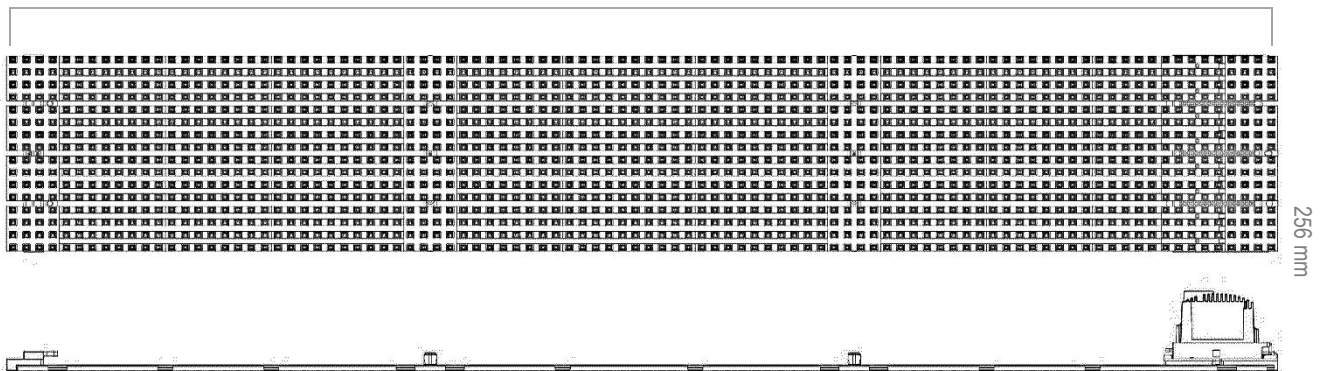

※ Parameters will change according to the specific project.

Product Appearance

Panel Size

1536mm (Length can be customized, up to 1800mm)

16mm 

NOTE: 1. The size is a standard size, the length of the unit is customized and the height is not customized;