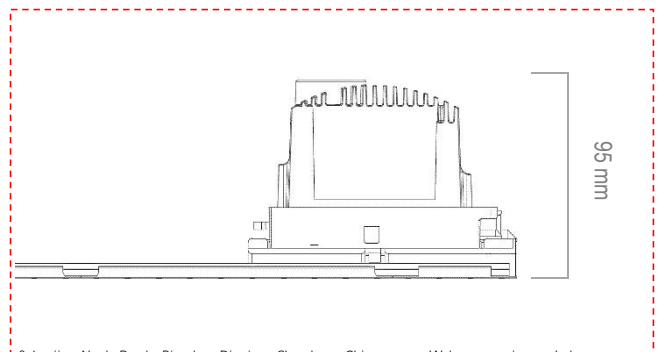

SELF-COOLING Natural Heat Dissipation

All aluminum structure, reserved heat gap, no heat accumulation, to achieve natural heat dissipation.

F -1616

Product Model	F-1616
LED	SMD2727 high brightness R \geq 700mcd G \geq 1700mcd B \geq 260mcd
Material	Aluminum Body & PC Mask (can customize the color)
Pixel Pitch	16 mm /16 mm
Resolution	3906 dot/m ²
Panel Permutation	Horizontal Vertical
Panel Size	1536 × 256mm (Horizontal); 256 × 1536mm (Vertical) (Length can be customized according to project requirement)
Panel Resolution	96 × 16 dots(Horizontal) / 16 × 96 dots(Vertical)
Brightness	3000-4000nit
Transparency	48%
Weight	15kg/m ²
Input Voltage	AC 110 -240 V
Max Power Consumption	590 w/m ²
Installation Way	Front & Back
IP67	IP67
Grey Scale	RGB 16384 colors (3 × 16bit)
Refresh Rate	3840 Hz
Frame Rate	\geq 60 Hz
Working Environment	Temperature: -30°C to +60°C; Humidity: 10%-90%

※ Parameters will change according to the specific project.

Product Appearance

Panel Size

1536mm (Length can be customized, up to 1800mm)

16mm 

NOTE: 1. The size is a standard size, the length of the unit is customized and the height is not customized;