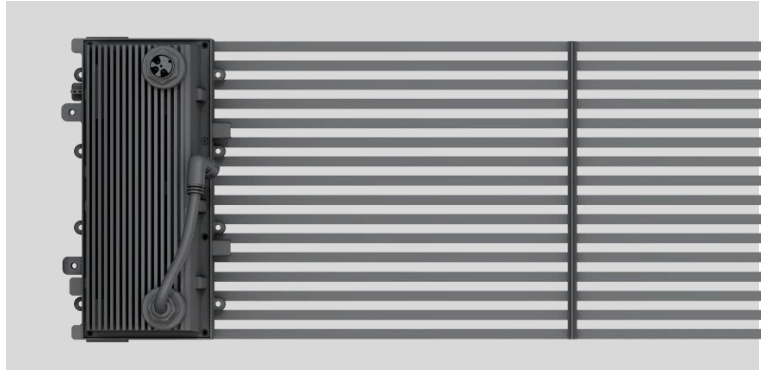

F SERIES

PRODUCT MANUAL

OUTDOOR GRILLE

F Series | F-16

2021-V1.0

LIGHT Light

Light weight, 15kg/m², easy installation and maintenance

NO STEEL No Steel Structure

SELF-COOLING Natural Heat Dissipation

All aluminum structure, reserved heat gap, no heat accumulation, to achieve natural heat dissipation.

F -1616

Product Model	F-1616
LED	SMD2727 high brightness R \geq 700mcd G \geq 1700mcd B \geq 260mcd
Material	Aluminum Body & PC Mask (can customize the color)
Pixel Pitch	16 mm /16 mm
Resolution	3906 dot/m ²
Panel Permutation	Horizontal Vertical
Panel Size	1536 × 256mm (Horizontal); 256 × 1536mm (Vertical) (Length can be customized according to project requirement)
Panel Resolution	96 × 16 dots(Horizontal) / 16 × 96 dots(Vertical)
Brightness	3000-4000nit
Transparency	48%
Weight	15kg/m ²
Input Voltage	AC 110 -240 V
Max Power Consumption	590 w/m ²
Installation Way	Front & Back
IP67	IP67
Grey Scale	RGB 16384 colors (3 × 16bit)
Refresh Rate	3840 Hz
Frame Rate	\geq 60 Hz
Working Environment	Temperature: -30°C to +60°C; Humidity: 10%-90%

※ Parameters will change according to the specific project.

Product Appearance

Panel Size

1536mm (Length can be customized, up to 1800mm)

16mm 

NOTE: 1. The size is a standard size, the length of the unit is customized and the height is not customized;