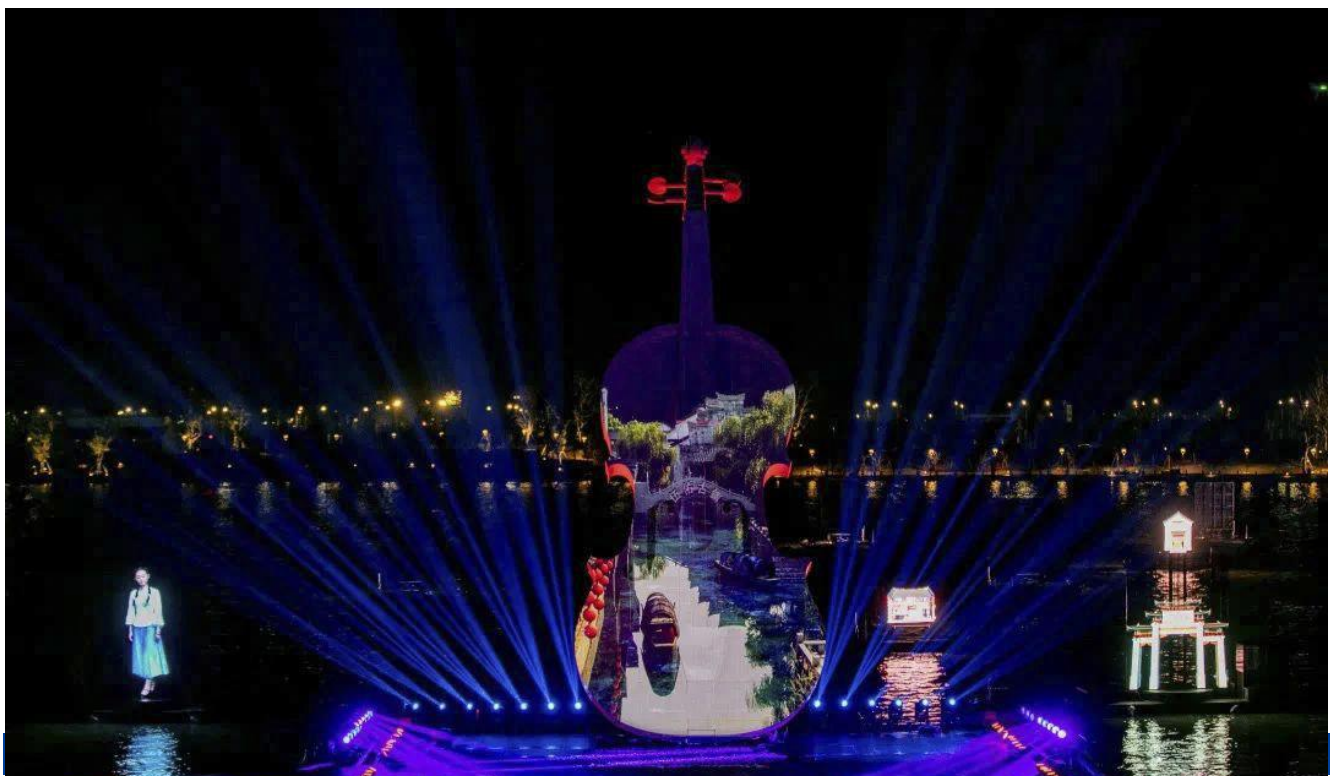

16mm

NOTE: 1. The size is a standard size, the length of the unit is customized and the height is not customized;

Project case