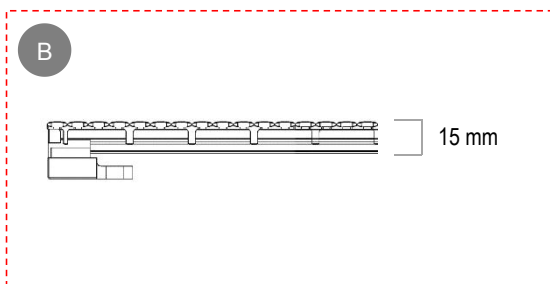

ALL-WEATHER 24hrs/7days

Work stably under -30°C~60°C, wind resistance design.

SELF-COOLING Self Cooling

Full aluminum body, hollow out design for heat dissipation.

Specs

Model No.	E-8C (Standard)
LED	SMD 2727 Standard Brightness R \geq 580mcd, G \geq 1350mcd, B \geq 330mcd
Material	Aluminum Profile & PC mask (customizable color)
Pixel Pitch	8 mm /8 mm
Pixel Density	15625 dot/m ²
Direction	Horizontal Vertical
Unit Size	1408 × 256 mm (Horizontal) 256 × 1408 mm (Vertical) (Length can be customized according to project requirement)
Resolution/Unit	176 × 32 dots (Horizontal) / 32 × 176 dots (Vertical)
Brightness	4000–5000 nit
Viewing Angle	(H)120° × (V)120°
Weight	21 kg/m ²
Input Voltage	AC 110 –240 V
Max. Power	790 w/m ²
Installation	Front & Rear
Protection	IP67
Grey Scale	RGB 16384 Colors (3 × 14bit)
Refresh Rate	\geq 1920 Hz
Frame Rate	\geq 60 Hz
Temperature	Temperature: -30°C to +60°C; Humidity: 10%–90%
Control System	JV-M JV-C

※ Specs could be modified according to different project

Appearance

单元尺寸

1408mm (Customizable Length)

Cases

Jin Zhai Theme Park

Area: 288 m² Date: 05.2018 Location: Anhui Province, China

Star-Avenue-Mall