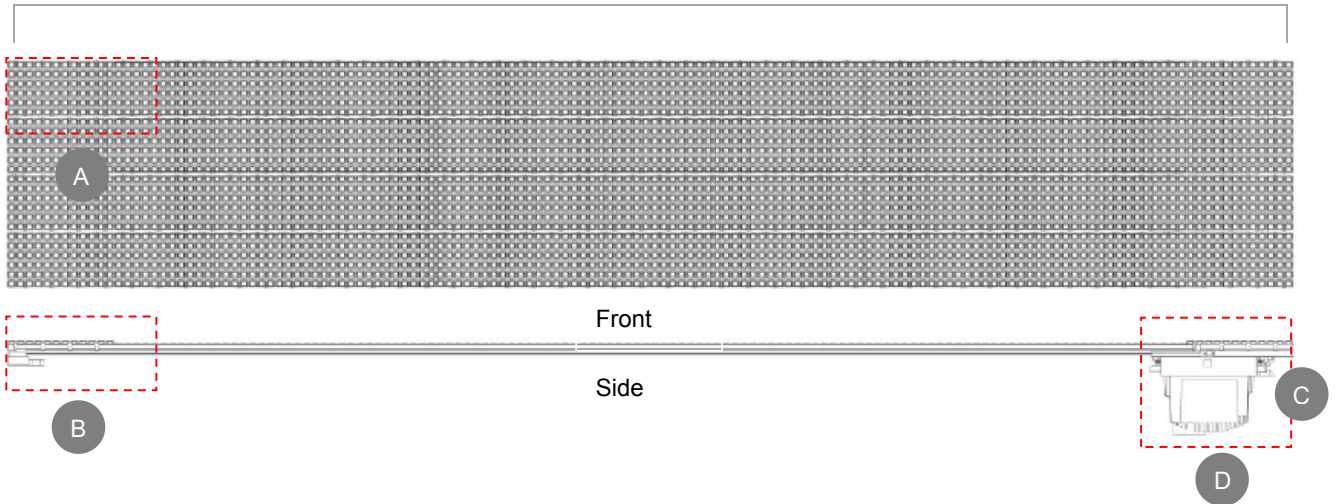

ALL-WEATHER 24hrs/7days

Work stably under -30°C~60°C, wind resistance design.

SELF-COOLING Self Cooling

Full aluminum body, hollow out design for heat dissipation.

Specs

Model No.	E-8C (Standard)
LED	SMD 2727 Standard Brightness R \geq 580mcd, G \geq 1350mcd, B \geq 330mcd
Material	Aluminum Profile & PC mask (customizable color)
Pixel Pitch	8 mm /8 mm
Pixel Density	15625 dot/m ²
Direction	Horizontal Vertical
Unit Size	1408 × 256 mm (Horizontal) 256 × 1408 mm (Vertical) (Length can be customized according to project requirement)
Resolution/Unit	176 × 32 dots (Horizontal) / 32 × 176 dots (Vertical)
Brightness	4000–5000 nit
Viewing Angle	(H)120° × (V)120°
Weight	21 kg/m ²
Input Voltage	AC 110 –240 V
Max. Power	790 w/m ²
Installation	Front & Rear
Protection	IP67
Grey Scale	RGB 16384 Colors (3 × 14bit)
Refresh Rate	\geq 1920 Hz
Frame Rate	\geq 60 Hz
Temperature	Temperature: -30°C to +60°C; Humidity: 10%–90%
Control System	JV-M JV-C

※ Specs could be modified according to different project

Appearance

单元尺寸

1408mm (Customizable Length)

Cases

Jin Zhai Theme Park

Area: 288 m² Date: 05.2018 Location: Anhui Province, China

Star-Avenue-Mall