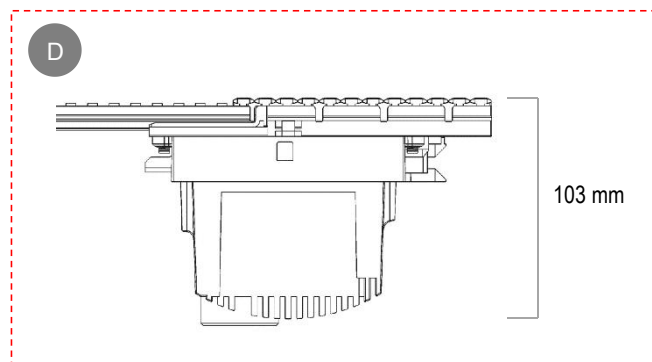

ALL-WEATHER 24hrs/7days

Work stably under -30°C~60°C, wind resistance design.

SELF-COOLING Self Cooling

Full aluminum body, hollow out design for heat dissipation.

Specs

Model No.	E-8C (Standard)
LED	SMD 2727 Standard Brightness R \geq 580mcd, G \geq 1350mcd, B \geq 330mcd
Material	Aluminum Profile & PC mask (customizable color)
Pixel Pitch	8 mm /8 mm
Pixel Density	15625 dot/m ²
Direction	Horizontal Vertical
Unit Size	1408 × 256 mm (Horizontal) 256 × 1408 mm (Vertical) (Length can be customized according to project requirement)
Resolution/Unit	176 × 32 dots (Horizontal) / 32 × 176 dots (Vertical)
Brightness	4000–5000 nit
Viewing Angle	(H)120° × (V)120°
Weight	21 kg/m ²
Input Voltage	AC 110 –240 V
Max. Power	790 w/m ²
Installation	Front & Rear
Protection	IP67
Grey Scale	RGB 16384 Colors (3 × 14bit)
Refresh Rate	\geq 1920 Hz
Frame Rate	\geq 60 Hz
Temperature	Temperature: -30°C to +60°C; Humidity: 10%–90%
Control System	JV-M JV-C

※ Specs could be modified according to different project

Appearance

单元尺寸

1408mm (Customizable Length)

Cases

Jin Zhai Theme Park

Area: 288 m² Date: 05.2018 Location: Anhui Province, China

Star-Avenue-Mall