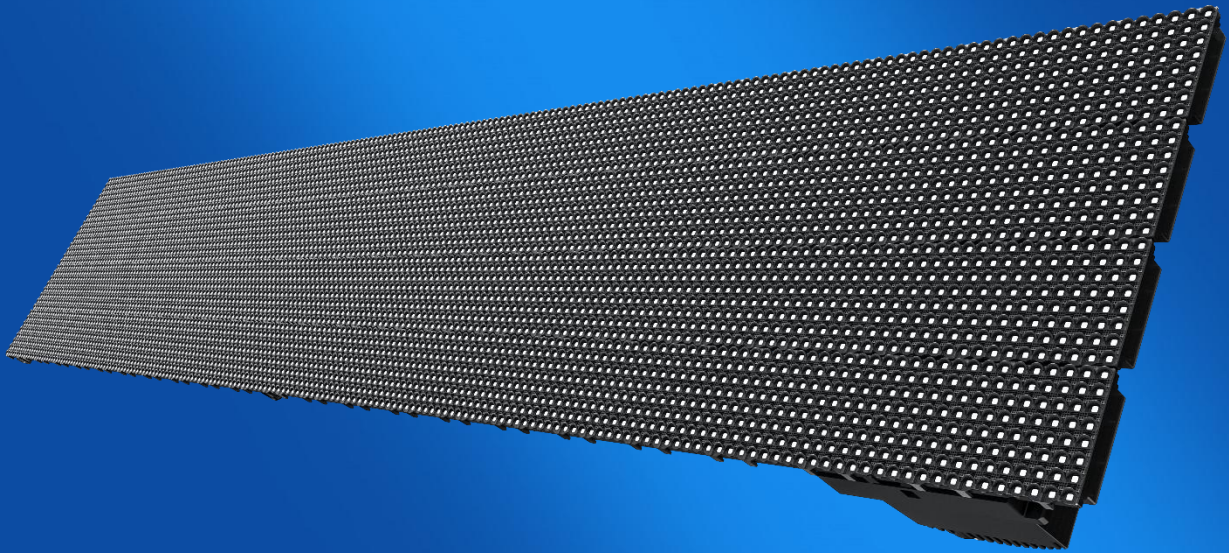

E SERIES

PRODUCT MANUAL

Outdoor Plank

E Series | E-8C

2021-V1.0

LIGHT Lightweight

21kg/m², easy for installation and maintenance

NO STEEL No Steel Structure

No steel structure is needed for building façade

FRONT FIX Front Service

Front or rear installation, greatly improved the ability to adapt different installation conditions.

IP67 High Protection

The very first IP67 product in this industry, dramatically lengthen the lifespan.

ALL-WEATHER 24hrs/7days

Work stably under -30°C~60°C, wind resistance design.

SELF-COOLING Self Cooling

Full aluminum body, hollow out design for heat dissipation.

Specs

Model No.	E-8C (Standard)
LED	SMD 2727 Standard Brightness R \geq 580mcd, G \geq 1350mcd, B \geq 330mcd
Material	Aluminum Profile & PC mask (customizable color)
Pixel Pitch	8 mm /8 mm
Pixel Density	15625 dot/m ²
Direction	Horizontal Vertical
Unit Size	1408 × 256 mm (Horizontal) 256 × 1408 mm (Vertical) (Length can be customized according to project requirement)
Resolution/Unit	176 × 32 dots (Horizontal) / 32 × 176 dots (Vertical)
Brightness	4000–5000 nit
Viewing Angle	(H)120° × (V)120°
Weight	21 kg/m ²
Input Voltage	AC 110 –240 V
Max. Power	790 w/m ²
Installation	Front & Rear
Protection	IP67
Grey Scale	RGB 16384 Colors (3 × 14bit)
Refresh Rate	\geq 1920 Hz
Frame Rate	\geq 60 Hz
Temperature	Temperature: -30°C to +60°C; Humidity: 10%–90%
Control System	JV-M JV-C

※ Specs could be modified according to different project

Appearance

单元尺寸

1408mm (Customizable Length)

Cases

Jin Zhai Theme Park

Area: 288 m² Date: 05.2018 Location: Anhui Province, China

Star-Avenue-Mall