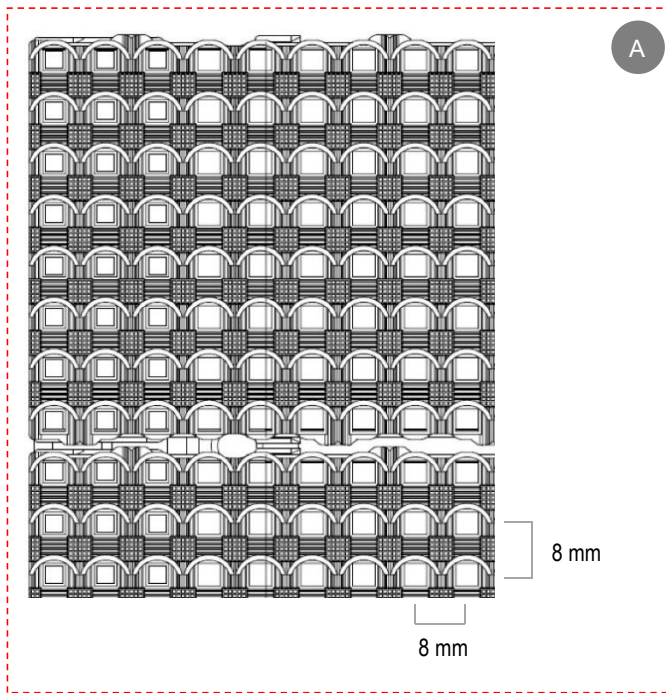

ALL-WEATHER 24hrs/7days

Work stably under -30°C~60°C, wind resistance design.

SELF-COOLING Self Cooling

Full aluminum body, hollow out design for heat dissipation.

Specs

Model No.	E-8C (Standard)
LED	SMD 2727 Standard Brightness R \geq 580mcd, G \geq 1350mcd, B \geq 330mcd
Material	Aluminum Profile & PC mask (customizable color)
Pixel Pitch	8 mm /8 mm
Pixel Density	15625 dot/m ²
Direction	Horizontal Vertical
Unit Size	1408 × 256 mm (Horizontal) 256 × 1408 mm (Vertical) (Length can be customized according to project requirement)
Resolution/Unit	176 × 32 dots (Horizontal) / 32 × 176 dots (Vertical)
Brightness	4000–5000 nit
Viewing Angle	(H)120° × (V)120°
Weight	21 kg/m ²
Input Voltage	AC 110 –240 V
Max. Power	790 w/m ²
Installation	Front & Rear
Protection	IP67
Grey Scale	RGB 16384 Colors (3 × 14bit)
Refresh Rate	\geq 1920 Hz
Frame Rate	\geq 60 Hz
Temperature	Temperature: -30°C to +60°C; Humidity: 10%–90%
Control System	JV-M JV-C

※ Specs could be modified according to different project

Appearance

单元尺寸

1408mm (Customizable Length)

Cases

Jin Zhai Theme Park

Area: 288 m² Date: 05.2018 Location: Anhui Province, China

Star-Avenue-Mall