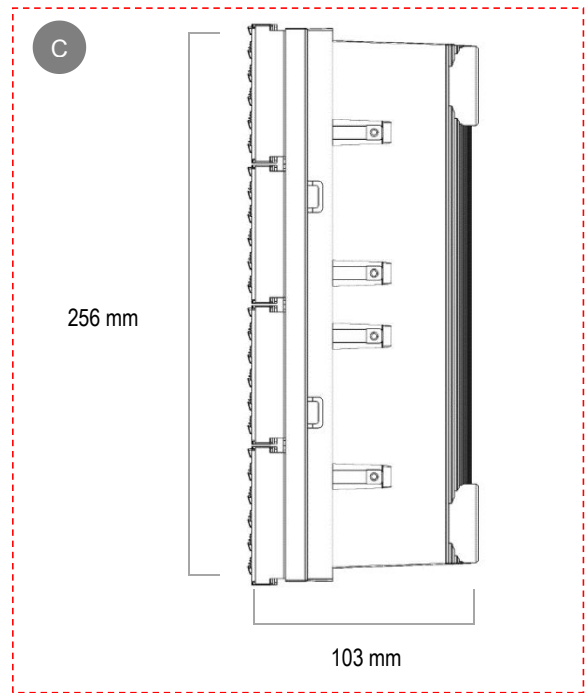

ALL-WEATHER 24hrs/7days

Work stably under -30°C~60°C, wind resistance design.

SELF-COOLING Self Cooling

Full aluminum body, hollow out design for heat dissipation.

Specs

Model No.	E-8C (Standard)
LED	SMD 2727 Standard Brightness R \geq 580mcd, G \geq 1350mcd, B \geq 330mcd
Material	Aluminum Profile & PC mask (customizable color)
Pixel Pitch	8 mm /8 mm
Pixel Density	15625 dot/m ²
Direction	Horizontal Vertical
Unit Size	1408 × 256 mm (Horizontal) 256 × 1408 mm (Vertical) (Length can be customized according to project requirement)
Resolution/Unit	176 × 32 dots (Horizontal) / 32 × 176 dots (Vertical)
Brightness	4000–5000 nit
Viewing Angle	(H)120° × (V)120°
Weight	21 kg/m ²
Input Voltage	AC 110 –240 V
Max. Power	790 w/m ²
Installation	Front & Rear
Protection	IP67
Grey Scale	RGB 16384 Colors (3 × 14bit)
Refresh Rate	\geq 1920 Hz
Frame Rate	\geq 60 Hz
Temperature	Temperature: -30°C to +60°C; Humidity: 10%–90%
Control System	JV-M JV-C

※ Specs could be modified according to different project

Appearance

单元尺寸

1408mm (Customizable Length)

Cases

Jin Zhai Theme Park

Area: 288 m² Date: 05.2018 Location: Anhui Province, China

Star-Avenue-Mall