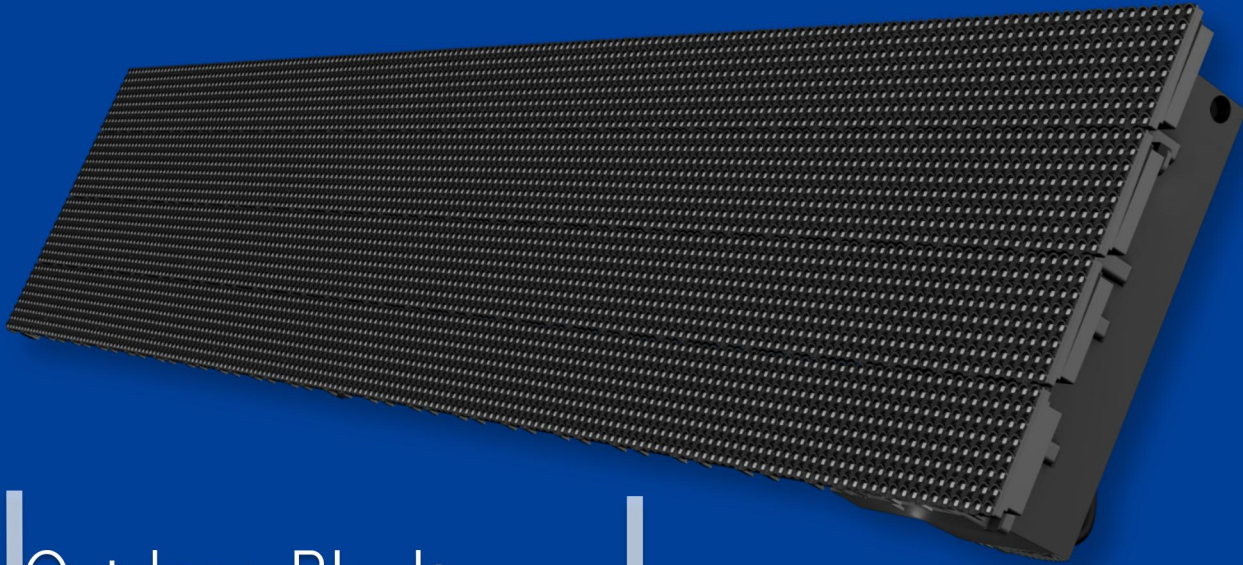

E SERIES

PRODUCT MANUAL

Outdoor Plank

E Series | E-8C

2021-V1.0

LIGHT Lightweight

21kg/m², easy for installation and maintenance

NO STEEL No Steel Structure

No steel structure is needed for building façade

FRONT FIX Front Service

Front or rear installation, greatly improved the ability to adapt different installation conditions.

IP67 High Protection

The very first IP67 product in this industry, dramatically lengthen the lifespan.

ALL-WEATHER 24hrs/7days

Work stably under -30°C~60°C, wind resistance design.

SELF-COOLING Self Cooling

Full aluminum body, hollow out design for heat dissipation.

Specs

Model No.	E-8C (Standard)
LED	SMD 2727 Standard Brightness R \geq 580mcd, G \geq 1350mcd, B \geq 330mcd
Material	Aluminum Profile & PC mask (customizable color)
Pixel Pitch	8 mm /8 mm
Pixel Density	15625 dot/m ²
Direction	Horizontal Vertical
Unit Size	1408 × 256 mm (Horizontal) 256 × 1408 mm (Vertical) (Length can be customized according to project requirement)
Resolution/Unit	176 × 32 dots (Horizontal) / 32 × 176 dots (Vertical)
Brightness	4000–5000 nit
Viewing Angle	(H)120° × (V)120°
Weight	21 kg/m ²
Input Voltage	AC 110 –240 V
Max. Power	790 w/m ²
Installation	Front & Rear
Protection	IP67
Grey Scale	RGB 16384 Colors (3 × 14bit)
Refresh Rate	\geq 1920 Hz
Frame Rate	\geq 60 Hz
Temperature	Temperature: -30°C to +60°C; Humidity: 10%–90%
Control System	JV-M JV-C