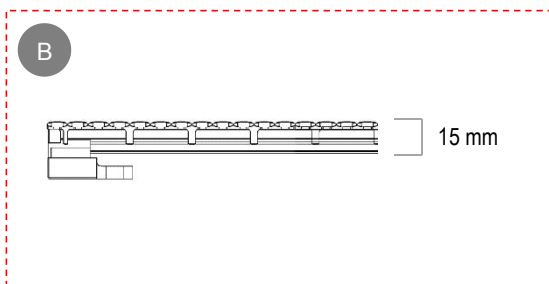

ALL-WEATHER 24hrs/7days

Work stably under -30 °C~60 °C, wind resistance design.

SELF-COOLING Self Cooling

Full aluminum body, hollow out design for heat dissipation.

Specs

Model No.	E-6C (Standard)
LED	SMD 2727 standard brightness R \geq 580mcd, G \geq 1350mcd, B \geq 330mcd
Material	Aluminum profile & PC mask (customizable color)
Pixel Pitch	6.875 mm /6.4 mm
Pixel Density	22730 dot/m ²
Direction	Horizontal Vertical
Unit Size	1320×256 mm (Horizontal) 256×1320 mm (Vertical) (Length can be customized according to project requirement)
Resolution/Unit	192×40 dots (Horizontal) / 40×192 dots (Vertical)
Brightness	4500–5500 nit
Viewing Angle	(H)120°×(V)120°
Weight	22.5 kg/m ²
Input Voltage	AC 110 –240 V
Max. Power	880 w/m ²
Installation	Front& Rear
Protection	IP67
Grey Scale	RGB 16384 Colors (3×14bit)
Refresh Rate	\geq 1920 Hz
Frame Rate	\geq 60 Hz
Temperature	Temperature: -30°C to +60°C ; Humidity: 10%–90%
Control System	JV-M JV-C

※ Specs could be modified according to different project.

Appearance

Unit Size

1320mm (Customizable Length)

Cases

Jin Zhai Theme Park

Area: 288 m² Date: 05.2018 Location: Anhui Province, China

Star-Avenue-Mall