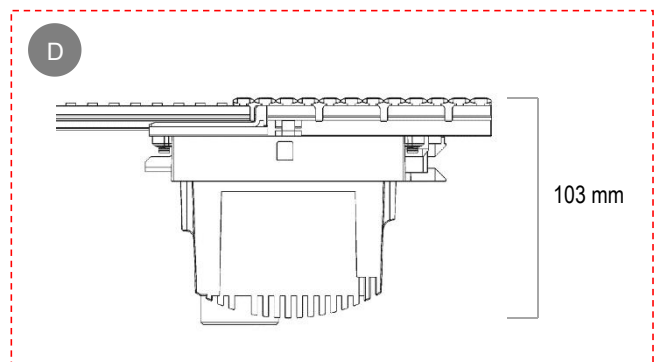

ALL-WEATHER 24hrs/7days

Work stably under -30 °C~60 °C, wind resistance design.

SELF-COOLING Self Cooling

Full aluminum body, hollow out design for heat dissipation.

Specs

Model No.	E-6C (Standard)
LED	SMD 2727 standard brightness R \geq 580mcd, G \geq 1350mcd, B \geq 330mcd
Material	Aluminum profile & PC mask (customizable color)
Pixel Pitch	6.875 mm /6.4 mm
Pixel Density	22730 dot/m ²
Direction	Horizontal Vertical
Unit Size	1320×256 mm (Horizontal) 256×1320 mm (Vertical) (Length can be customized according to project requirement)
Resolution/Unit	192×40 dots (Horizontal) / 40×192 dots (Vertical)
Brightness	4500–5500 nit
Viewing Angle	(H)120°×(V)120°
Weight	22.5 kg/m ²
Input Voltage	AC 110 –240 V
Max. Power	880 w/m ²
Installation	Front& Rear
Protection	IP67
Grey Scale	RGB 16384 Colors (3×14bit)
Refresh Rate	\geq 1920 Hz
Frame Rate	\geq 60 Hz
Temperature	Temperature: -30°C to +60°C ; Humidity: 10%–90%
Control System	JV-M JV-C

※ Specs could be modified according to different project.

Appearance

Unit Size

1320mm (Customizable Length)

Cases

Jin Zhai Theme Park

Area: 288 m² Date: 05.2018 Location: Anhui Province, China

Star-Avenue-Mall