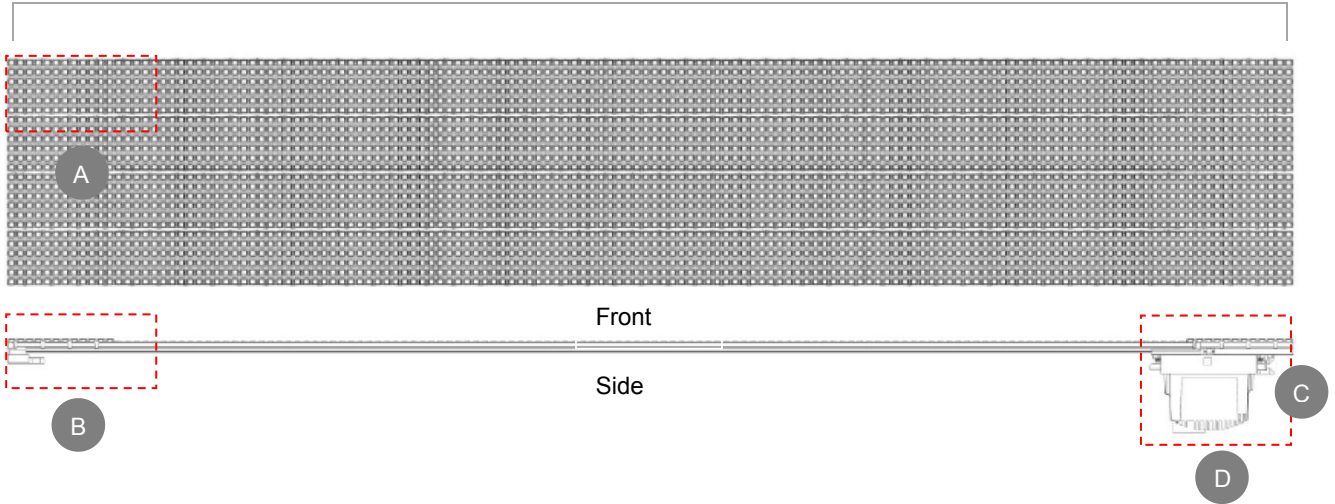

ALL-WEATHER 24hrs/7days

Work stably under -30 °C~60 °C, wind resistance design.

SELF-COOLING Self Cooling

Full aluminum body, hollow out design for heat dissipation.

Specs

Model No.	E-6C (Standard)
LED	SMD 2727 standard brightness R \geq 580mcd, G \geq 1350mcd, B \geq 330mcd
Material	Aluminum profile & PC mask (customizable color)
Pixel Pitch	6.875 mm /6.4 mm
Pixel Density	22730 dot/m ²
Direction	Horizontal Vertical
Unit Size	1320×256 mm (Horizontal) 256×1320 mm (Vertical) (Length can be customized according to project requirement)
Resolution/Unit	192×40 dots (Horizontal) / 40×192 dots (Vertical)
Brightness	4500–5500 nit
Viewing Angle	(H)120°×(V)120°
Weight	22.5 kg/m ²
Input Voltage	AC 110 –240 V
Max. Power	880 w/m ²
Installation	Front& Rear
Protection	IP67
Grey Scale	RGB 16384 Colors (3×14bit)
Refresh Rate	\geq 1920 Hz
Frame Rate	\geq 60 Hz
Temperature	Temperature: -30°C to +60°C ; Humidity: 10%–90%
Control System	JV-M JV-C

※ Specs could be modified according to different project.

Appearance

Unit Size

1320mm (Customizable Length)

Cases

Jin Zhai Theme Park

Area: 288 m² Date: 05.2018 Location: Anhui Province, China

Star-Avenue-Mall