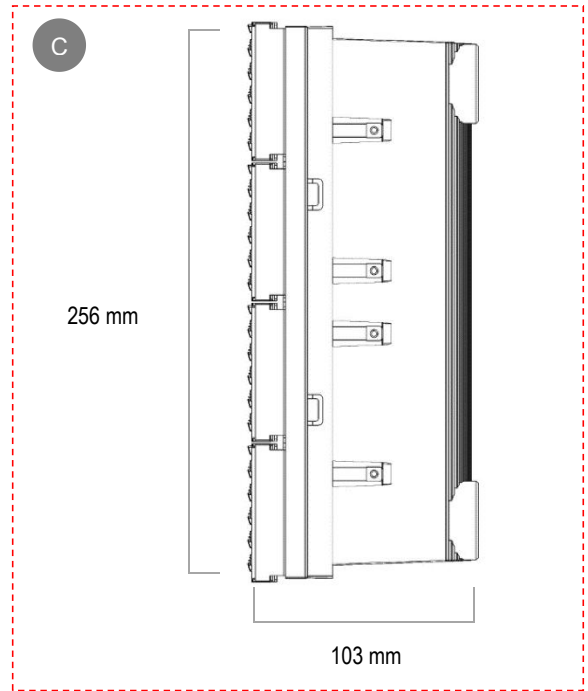

ALL-WEATHER 24hrs/7days

Work stably under -30 °C~60 °C, wind resistance design.

SELF-COOLING Self Cooling

Full aluminum body, hollow out design for heat dissipation.

Specs

Model No.	E-6C (Standard)
LED	SMD 2727 standard brightness R \geq 580mcd, G \geq 1350mcd, B \geq 330mcd
Material	Aluminum profile & PC mask (customizable color)
Pixel Pitch	6.875 mm /6.4 mm
Pixel Density	22730 dot/m ²
Direction	Horizontal Vertical
Unit Size	1320×256 mm (Horizontal) 256×1320 mm (Vertical) (Length can be customized according to project requirement)
Resolution/Unit	192×40 dots (Horizontal) / 40×192 dots (Vertical)
Brightness	4500–5500 nit
Viewing Angle	(H)120°×(V)120°
Weight	22.5 kg/m ²
Input Voltage	AC 110 –240 V
Max. Power	880 w/m ²
Installation	Front& Rear
Protection	IP67
Grey Scale	RGB 16384 Colors (3×14bit)
Refresh Rate	\geq 1920 Hz
Frame Rate	\geq 60 Hz
Temperature	Temperature: -30°C to +60°C ; Humidity: 10%–90%
Control System	JV-M JV-C

※ Specs could be modified according to different project.

Appearance

Unit Size

1320mm (Customizable Length)

Cases

Jin Zhai Theme Park

Area: 288 m² Date: 05.2018 Location: Anhui Province, China

Star-Avenue-Mall