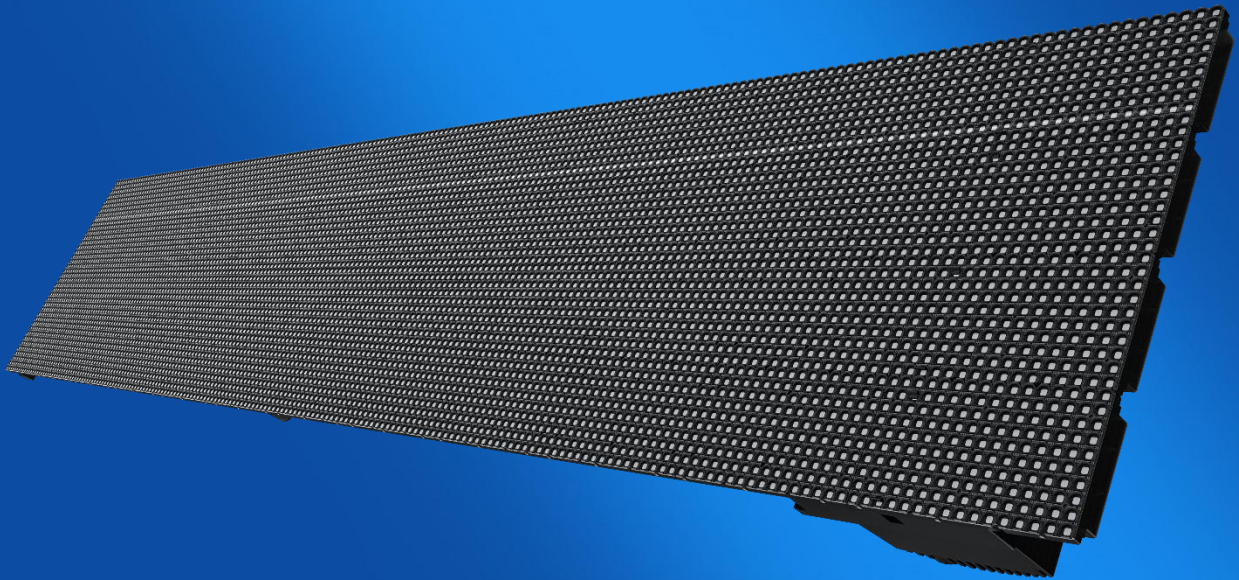

E SERIES

PRODUCT MANUAL

Outdoor Plank
Series | E - 6 C

2021-V1.0

LIGHT Lightweight

22.5kg/m², easy for installation and maintenance

NO STEEL No Steel Structure

No steel structure is needed for building façade

FRONT FIX Front Service

Front or rear installation, greatly improved the ability to adapt different installation conditions.

IP67 High Protection

The very first IP67 product in this industry, dramatically lengthen the lifespan.

ALL-WEATHER 24hrs/7days

Work stably under -30 °C~60 °C, wind resistance design.

SELF-COOLING Self Cooling

Full aluminum body, hollow out design for heat dissipation.

Specs

Model No.	E-6C (Standard)
LED	SMD 2727 standard brightness R \geq 580mcd, G \geq 1350mcd, B \geq 330mcd
Material	Aluminum profile & PC mask (customizable color)
Pixel Pitch	6.875 mm /6.4 mm
Pixel Density	22730 dot/m ²
Direction	Horizontal Vertical
Unit Size	1320×256 mm (Horizontal) 256×1320 mm (Vertical) (Length can be customized according to project requirement)
Resolution/Unit	192×40 dots (Horizontal) / 40×192 dots (Vertical)
Brightness	4500–5500 nit
Viewing Angle	(H)120°×(V)120°
Weight	22.5 kg/m ²
Input Voltage	AC 110 –240 V
Max. Power	880 w/m ²
Installation	Front& Rear
Protection	IP67
Grey Scale	RGB 16384 Colors (3×14bit)
Refresh Rate	\geq 1920 Hz
Frame Rate	\geq 60 Hz
Temperature	Temperature: -30°C to +60°C ; Humidity: 10%–90%
Control System	JV-M JV-C

※ Specs could be modified according to different project.

Appearance

Unit Size

1320mm (Customizable Length)

Cases

Jin Zhai Theme Park

Area: 288 m² Date: 05.2018 Location: Anhui Province, China

Star-Avenue-Mall