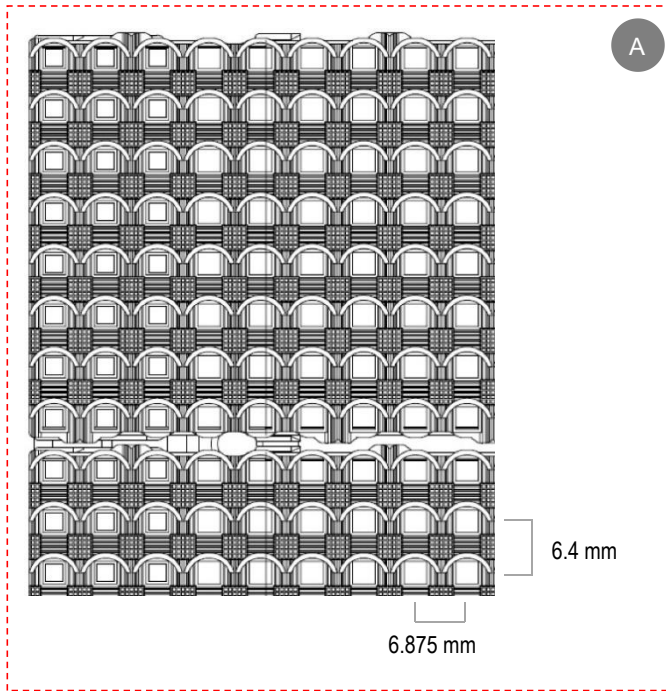

ALL-WEATHER 24hrs/7days

Work stably under -30 °C~60 °C, wind resistance design.

SELF-COOLING Self Cooling

Full aluminum body, hollow out design for heat dissipation.

Specs

Model No.	E-6C (Standard)
LED	SMD 2727 standard brightness R \geq 580mcd, G \geq 1350mcd, B \geq 330mcd
Material	Aluminum profile & PC mask (customizable color)
Pixel Pitch	6.875 mm /6.4 mm
Pixel Density	22730 dot/m ²
Direction	Horizontal Vertical
Unit Size	1320×256 mm (Horizontal) 256×1320 mm (Vertical) (Length can be customized according to project requirement)
Resolution/Unit	192×40 dots (Horizontal) / 40×192 dots (Vertical)
Brightness	4500–5500 nit
Viewing Angle	(H)120°×(V)120°
Weight	22.5 kg/m ²
Input Voltage	AC 110 –240 V
Max. Power	880 w/m ²
Installation	Front& Rear
Protection	IP67
Grey Scale	RGB 16384 Colors (3×14bit)
Refresh Rate	\geq 1920 Hz
Frame Rate	\geq 60 Hz
Temperature	Temperature: -30°C to +60°C ; Humidity: 10%–90%
Control System	JV-M JV-C

※ Specs could be modified according to different project.

Appearance

Unit Size

1320mm (Customizable Length)

Cases

Jin Zhai Theme Park

Area: 288 m² Date: 05.2018 Location: Anhui Province, China

Star-Avenue-Mall