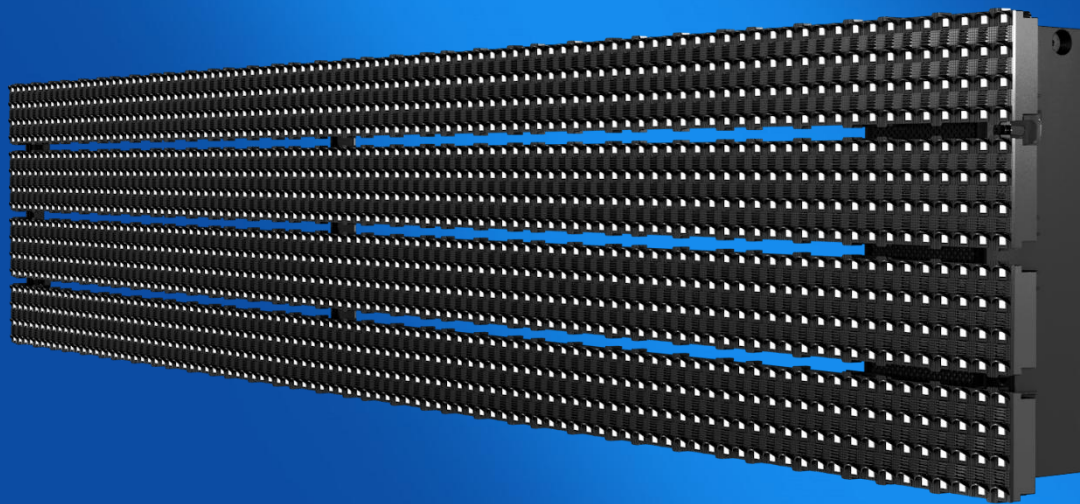

E SERIES

PRODUCT MANUAL

Outdoor Plank E Series | E-16C

2021-V1.0

LIGHT

Lightweight

19kg/m², easy for installation and maintenance

NO STEEL

No Steel Structure

No steel structure is needed for building façade

FRONT FIX

Front Service

Front or rear installation, greatly improved the ability to adapt different installation conditions.

IP67

HIGH PROTECTION

High Protection

The very first IP67 product in this industry, dramatically lengthen the lifespan.

ALL-WEATHER

24hrs/7days

Work stably under -30 °C~60 °C, wind resistance design.

SELF-COOLING

Self Cooling

Full aluminum body, hollow out design for heat dissipation.

Specs

Model No.	E-16C (Standard)
LED	SMD 3535 standard brightness (R \geq 680mcd, G \geq 1600mcd, B \geq 345mcd)
Material	Aluminum profile & PC mask (customizable color)
Pixel Pitch	16 mm /16mm
Pixel Density	3906 dot/m ²
Direction	Horizontal Vertical
Unit Size	1536 × 256 mm (Horizontal) 256 × 1536 mm (Vertical) (Length can be customized according to project requirement)
Resolution/Unit	96 × 16 dots (Horizontal) / 16 × 96 dots (Vertical)
Brightness	4500-5500 nit
Viewing Angle	(H)120° × (V)120°
Weight	19 kg/m ²
Input Voltage	AC 110 -240 V
Max. Power	750 w/m ²
Installation	Front& Rear
Protection	IP67
Grey Scale	RGB 16384 colors (3 × 14bit)
Refresh Rate	\geq 1920 Hz
Frame Rate	\geq 60 Hz
Temperature	Temperature: -30°C to +60°C; Humidity: 10%-90%
Control System	JV-M JV-C