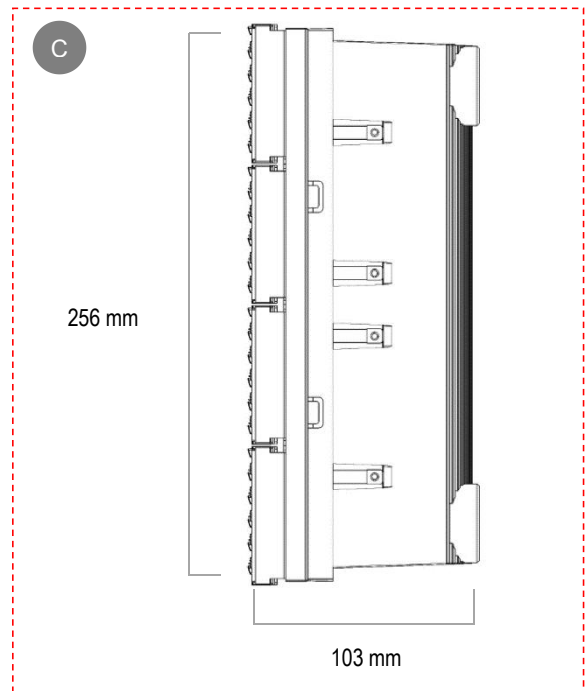

Specs

Model No.	E-16C (Standard)
LED	SMD 3535 standard brightness (R \geq 680mcd, G \geq 1600mcd, B \geq 345mcd)
Material	Aluminum profile & PC mask (customizable color)
Pixel Pitch	16 mm /16mm
Pixel Density	3906 dot/m ²
Direction	Horizontal Vertical
Unit Size	1536 × 256 mm (Horizontal) 256 × 1536 mm (Vertical) (Length can be customized according to project requirement)
Resolution/Unit	96 × 16 dots (Horizontal) / 16 × 96 dots (Vertical)
Brightness	4500-5500 nit
Viewing Angle	(H)120° × (V)120°
Weight	19 kg/m ²
Input Voltage	AC 110 -240 V
Max. Power	750 w/m ²
Installation	Front& Rear
Protection	IP67
Grey Scale	RGB 16384 colors (3 × 14bit)
Refresh Rate	\geq 1920 Hz
Frame Rate	\geq 60 Hz
Temperature	Temperature: -30°C to +60°C; Humidity: 10%-90%
Control System	JV-M JV-C

※ Specs could be modified according to different project.

Appearance

单元尺寸

1536mm (Customizable Length)

Cases

Jin Zhai Theme Park

Area: 288 m² Date: 05.2018 Location: Anhui Province, China

Star-Avenue-Mall