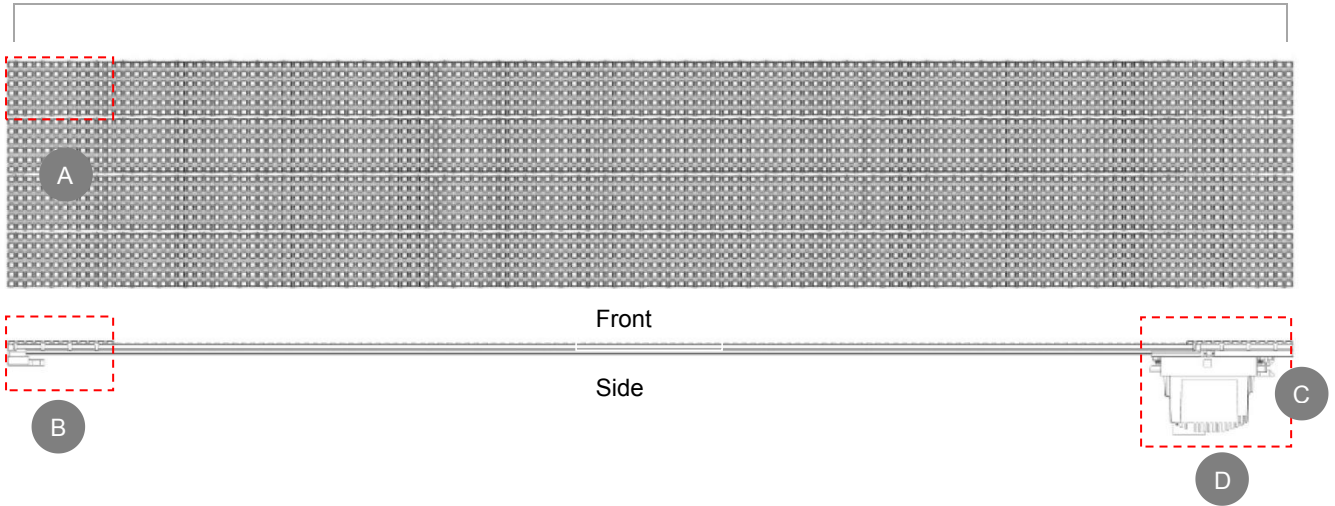

Specs

Model No.	E-16C (Standard)
LED	SMD 3535 standard brightness (R \geq 680mcd, G \geq 1600mcd, B \geq 345mcd)
Material	Aluminum profile & PC mask (customizable color)
Pixel Pitch	16 mm /16mm
Pixel Density	3906 dot/m ²
Direction	Horizontal Vertical
Unit Size	1536 × 256 mm (Horizontal) 256 × 1536 mm (Vertical) (Length can be customized according to project requirement)
Resolution/Unit	96 × 16 dots (Horizontal) / 16 × 96 dots (Vertical)
Brightness	4500-5500 nit
Viewing Angle	(H)120° × (V)120°
Weight	19 kg/m ²
Input Voltage	AC 110 -240 V
Max. Power	750 w/m ²
Installation	Front& Rear
Protection	IP67
Grey Scale	RGB 16384 colors (3 × 14bit)
Refresh Rate	\geq 1920 Hz
Frame Rate	\geq 60 Hz
Temperature	Temperature: -30°C to +60°C; Humidity: 10%-90%
Control System	JV-M JV-C

※ Specs could be modified according to different project.

Appearance

单元尺寸

1536mm (Customizable Length)

Cases

Jin Zhai Theme Park

Area: 288 m² Date: 05.2018 Location: Anhui Province, China

Star-Avenue-Mall