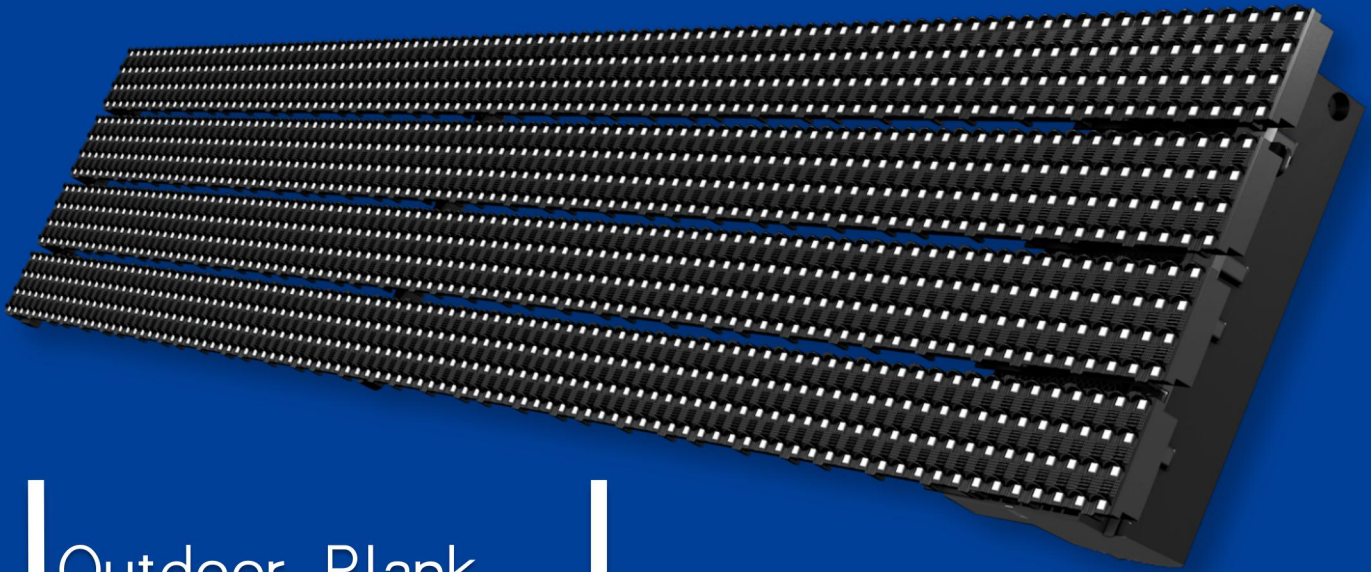

E SERIES

PRODUCT MANUAL

Outdoor Plank E Series | E-16C

2021-V1.0

LIGHT

Lightweight

19kg/m², easy for installation and maintenance

NO STEEL

No Steel Structure

No steel structure is needed for building façade

FRONT FIX

Front Service

Front or rear installation, greatly improved the ability to adapt different installation conditions.

IP67

HIGH PROTECTION

High Protection

The very first IP67 product in this industry, dramatically lengthen the lifespan.

ALL-WEATHER

24hrs/7days

Work stably under -30 °C~60 °C, wind resistance design.

SELF-COOLING

Self Cooling

Full aluminum body, hollow out design for heat dissipation.

Specs

Model No.	E-16C (Standard)
LED	SMD 3535 standard brightness (R \geq 680mcd, G \geq 1600mcd, B \geq 345mcd)
Material	Aluminum profile & PC mask (customizable color)
Pixel Pitch	16 mm /16mm
Pixel Density	3906 dot/m ²
Direction	Horizontal Vertical
Unit Size	1536 × 256 mm (Horizontal) 256 × 1536 mm (Vertical) (Length can be customized according to project requirement)
Resolution/Unit	96 × 16 dots (Horizontal) / 16 × 96 dots (Vertical)
Brightness	4500-5500 nit
Viewing Angle	(H)120° × (V)120°
Weight	19 kg/m ²
Input Voltage	AC 110 -240 V
Max. Power	750 w/m ²
Installation	Front& Rear
Protection	IP67
Grey Scale	RGB 16384 colors (3 × 14bit)
Refresh Rate	\geq 1920 Hz
Frame Rate	\geq 60 Hz
Temperature	Temperature: -30°C to +60°C; Humidity: 10%-90%
Control System	JV-M JV-C