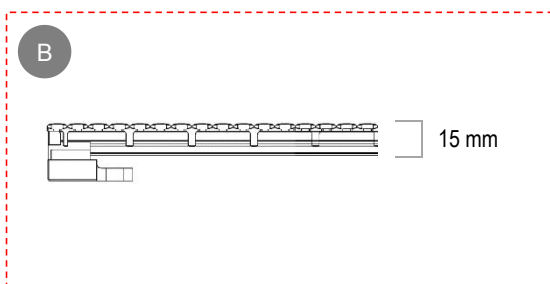

Specs

Model No.	E-16C (Standard)
LED	SMD 3535 standard brightness (R \geq 680mcd, G \geq 1600mcd, B \geq 345mcd)
Material	Aluminum profile & PC mask (customizable color)
Pixel Pitch	16 mm /16mm
Pixel Density	3906 dot/m ²
Direction	Horizontal Vertical
Unit Size	1536 × 256 mm (Horizontal) 256 × 1536 mm (Vertical) (Length can be customized according to project requirement)
Resolution/Unit	96 × 16 dots (Horizontal) / 16 × 96 dots (Vertical)
Brightness	4500-5500 nit
Viewing Angle	(H)120° × (V)120°
Weight	19 kg/m ²
Input Voltage	AC 110 -240 V
Max. Power	750 w/m ²
Installation	Front& Rear
Protection	IP67
Grey Scale	RGB 16384 colors (3 × 14bit)
Refresh Rate	\geq 1920 Hz
Frame Rate	\geq 60 Hz
Temperature	Temperature: -30°C to +60°C; Humidity: 10%-90%
Control System	JV-M JV-C

※ Specs could be modified according to different project.

Appearance

单元尺寸

1536mm (Customizable Length)

Cases

Jin Zhai Theme Park

Area: 288 m² Date: 05.2018 Location: Anhui Province, China

Star-Avenue-Mall