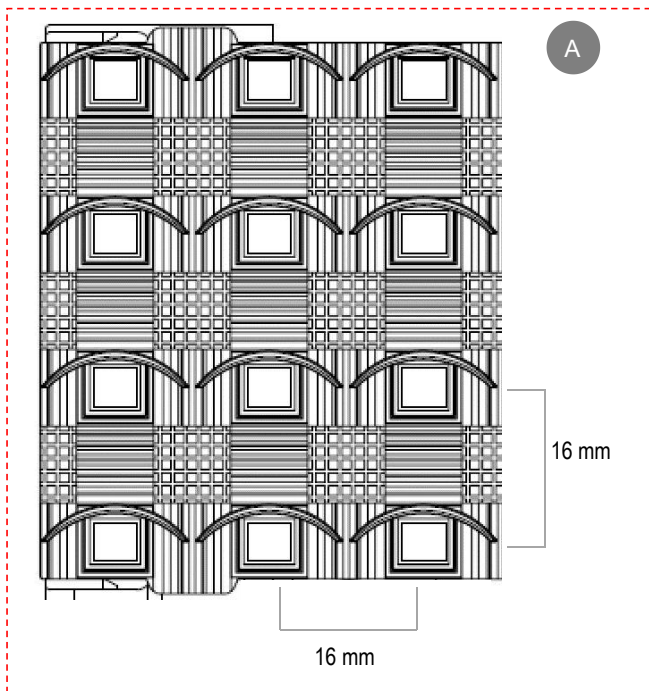

Specs

Model No.	E-16C (Standard)
LED	SMD 3535 standard brightness (R \geq 680mcd, G \geq 1600mcd, B \geq 345mcd)
Material	Aluminum profile & PC mask (customizable color)
Pixel Pitch	16 mm /16mm
Pixel Density	3906 dot/m ²
Direction	Horizontal Vertical
Unit Size	1536 × 256 mm (Horizontal) 256 × 1536 mm (Vertical) (Length can be customized according to project requirement)
Resolution/Unit	96 × 16 dots (Horizontal) / 16 × 96 dots (Vertical)
Brightness	4500-5500 nit
Viewing Angle	(H)120° × (V)120°
Weight	19 kg/m ²
Input Voltage	AC 110 -240 V
Max. Power	750 w/m ²
Installation	Front& Rear
Protection	IP67
Grey Scale	RGB 16384 colors (3 × 14bit)
Refresh Rate	\geq 1920 Hz
Frame Rate	\geq 60 Hz
Temperature	Temperature: -30°C to +60°C; Humidity: 10%-90%
Control System	JV-M JV-C

※ Specs could be modified according to different project.

Appearance

单元尺寸

1536mm (Customizable Length)

Cases

Jin Zhai Theme Park

Area: 288 m² Date: 05.2018 Location: Anhui Province, China

Star-Avenue-Mall