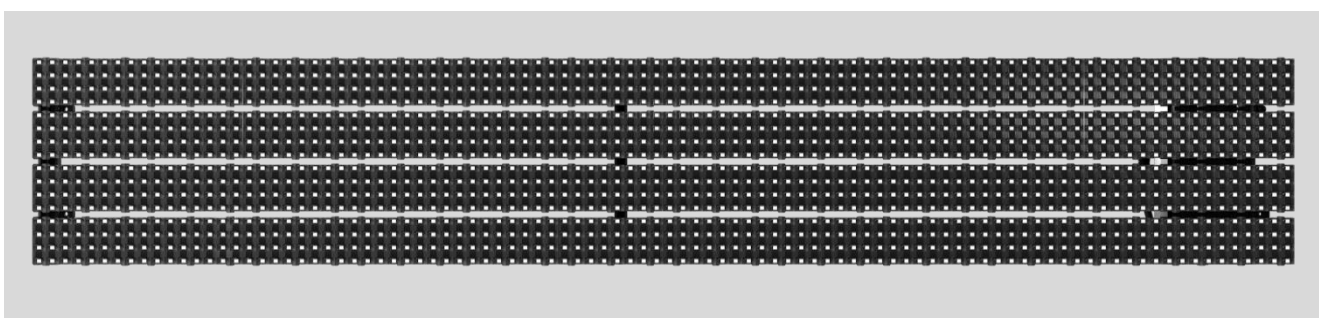

Specs

Model No.	E-16C (Standard)
LED	SMD 3535 standard brightness (R \geq 680mcd, G \geq 1600mcd, B \geq 345mcd)
Material	Aluminum profile & PC mask (customizable color)
Pixel Pitch	16 mm /16mm
Pixel Density	3906 dot/m ²
Direction	Horizontal Vertical
Unit Size	1536 × 256 mm (Horizontal) 256 × 1536 mm (Vertical) (Length can be customized according to project requirement)
Resolution/Unit	96 × 16 dots (Horizontal) / 16 × 96 dots (Vertical)
Brightness	4500-5500 nit
Viewing Angle	(H)120° × (V)120°
Weight	19 kg/m ²
Input Voltage	AC 110 -240 V
Max. Power	750 w/m ²
Installation	Front& Rear
Protection	IP67
Grey Scale	RGB 16384 colors (3 × 14bit)
Refresh Rate	\geq 1920 Hz
Frame Rate	\geq 60 Hz
Temperature	Temperature: -30°C to +60°C; Humidity: 10%-90%
Control System	JV-M JV-C

※ Specs could be modified according to different project.

Appearance

单元尺寸

1536mm (Customizable Length)

Cases

Jin Zhai Theme Park

Area: 288 m² Date: 05.2018 Location: Anhui Province, China

Star-Avenue-Mall