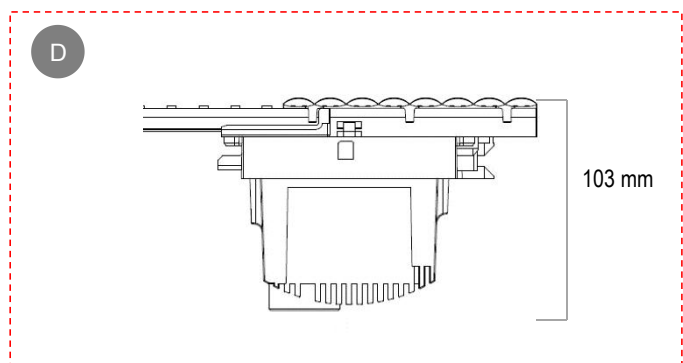

Specs

Model No.	E-16C (Standard)
LED	SMD 3535 standard brightness (R \geq 680mcd, G \geq 1600mcd, B \geq 345mcd)
Material	Aluminum profile & PC mask (customizable color)
Pixel Pitch	16 mm /16mm
Pixel Density	3906 dot/m ²
Direction	Horizontal Vertical
Unit Size	1536 × 256 mm (Horizontal) 256 × 1536 mm (Vertical) (Length can be customized according to project requirement)
Resolution/Unit	96 × 16 dots (Horizontal) / 16 × 96 dots (Vertical)
Brightness	4500-5500 nit
Viewing Angle	(H)120° × (V)120°
Weight	19 kg/m ²
Input Voltage	AC 110 -240 V
Max. Power	750 w/m ²
Installation	Front& Rear
Protection	IP67
Grey Scale	RGB 16384 colors (3 × 14bit)
Refresh Rate	\geq 1920 Hz
Frame Rate	\geq 60 Hz
Temperature	Temperature: -30°C to +60°C; Humidity: 10%-90%
Control System	JV-M JV-C

※ Specs could be modified according to different project.

Appearance

单元尺寸

1536mm (Customizable Length)

Cases

Jin Zhai Theme Park

Area: 288 m² Date: 05.2018 Location: Anhui Province, China

Star-Avenue-Mall