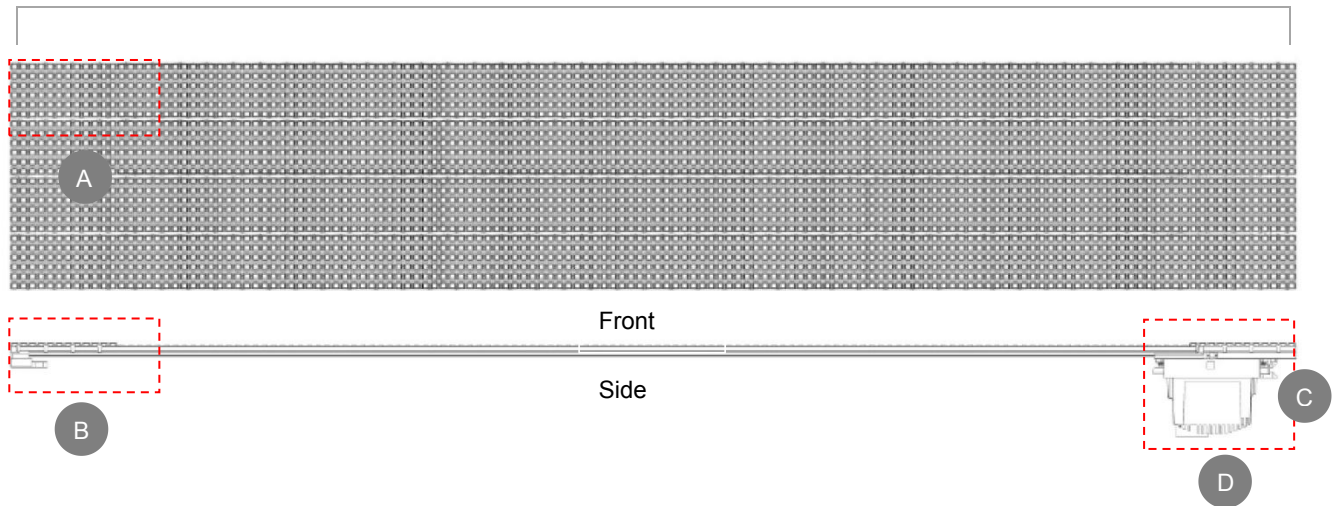

Full aluminum body, hollow out design for heat dissipation.

Specs

Model No.	E-10C (Standard)
LED	SMD 3535 standard brightness R \geq 680mcd, G \geq 1600mcd, B \geq 345mcd
Material	Aluminum profile & PC mask (customizable color)
Pixel Pitch	10 mm /10.66mm
Pixel Density	9380 dot/m ²
Direction	Horizontal Vertical
Unit Size	1440×256 mm (Horizontal) 256×1440 mm (Vertical) (Length can be customized according to project requirement)
Resolution/Unit	144×24 dots (Horizontal) / 24×144 dots (Vertical)
Brightness	4000–5000 nit
Viewing Angle	(H)120°×(V)120°
Weight	20 kg/m ²
Input Voltage	AC 110 –240 V
Max. Power	750 w/m ²
Installation	Front& Rear
Protection	IP67
Grey Scale	RGB 16384 colors (3×14bit)
Refresh Rate	\geq 1920 Hz
Frame Rate	\geq 60 Hz
Temperature	Temperature: -30°C to +60°C ; Humidity: 10%–90%
Control System	JV-M JV-C

※ Specs could be modified according to different project.

Appearance

单元尺寸

1440mm (Customizable Length)

Cases

Jin Zhai Theme Park

Area: 288 m² Date: 05.2018 Location: Anhui Province, China

Star-Avenue-Mall