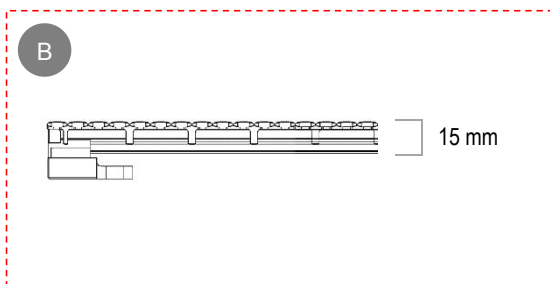

Full aluminum body, hollow out design for heat dissipation.

Specs

Model No.	E-10C (Standard)
LED	SMD 3535 standard brightness R \geq 680mcd, G \geq 1600mcd, B \geq 345mcd
Material	Aluminum profile & PC mask (customizable color)
Pixel Pitch	10 mm /10.66mm
Pixel Density	9380 dot/m ²
Direction	Horizontal Vertical
Unit Size	1440×256 mm (Horizontal) 256×1440 mm (Vertical) (Length can be customized according to project requirement)
Resolution/Unit	144×24 dots (Horizontal) / 24×144 dots (Vertical)
Brightness	4000–5000 nit
Viewing Angle	(H)120°×(V)120°
Weight	20 kg/m ²
Input Voltage	AC 110 –240 V
Max. Power	750 w/m ²
Installation	Front& Rear
Protection	IP67
Grey Scale	RGB 16384 colors (3×14bit)
Refresh Rate	\geq 1920 Hz
Frame Rate	\geq 60 Hz
Temperature	Temperature: -30°C to +60°C ; Humidity: 10%–90%
Control System	JV-M JV-C

※ Specs could be modified according to different project.

Appearance

单元尺寸

1440mm (Customizable Length)

Cases

Jin Zhai Theme Park

Area: 288 m² Date: 05.2018 Location: Anhui Province, China

Star-Avenue-Mall