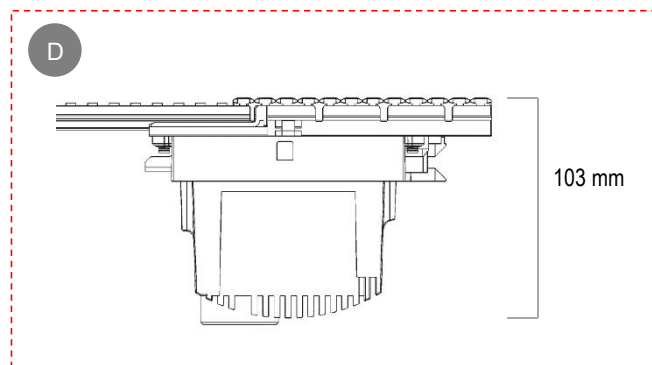

Full aluminum body, hollow out design for heat dissipation.

Specs

Model No.	E-10C (Standard)
LED	SMD 3535 standard brightness R \geq 680mcd, G \geq 1600mcd, B \geq 345mcd
Material	Aluminum profile & PC mask (customizable color)
Pixel Pitch	10 mm /10.66mm
Pixel Density	9380 dot/m ²
Direction	Horizontal Vertical
Unit Size	1440×256 mm (Horizontal) 256×1440 mm (Vertical) (Length can be customized according to project requirement)
Resolution/Unit	144×24 dots (Horizontal) / 24×144 dots (Vertical)
Brightness	4000–5000 nit
Viewing Angle	(H)120°×(V)120°
Weight	20 kg/m ²
Input Voltage	AC 110 –240 V
Max. Power	750 w/m ²
Installation	Front& Rear
Protection	IP67
Grey Scale	RGB 16384 colors (3×14bit)
Refresh Rate	\geq 1920 Hz
Frame Rate	\geq 60 Hz
Temperature	Temperature: -30°C to +60°C ; Humidity: 10%–90%
Control System	JV-M JV-C

※ Specs could be modified according to different project.

Appearance

单元尺寸

1440mm (Customizable Length)

Cases

Jin Zhai Theme Park

Area: 288 m² Date: 05.2018 Location: Anhui Province, China

Star-Avenue-Mall