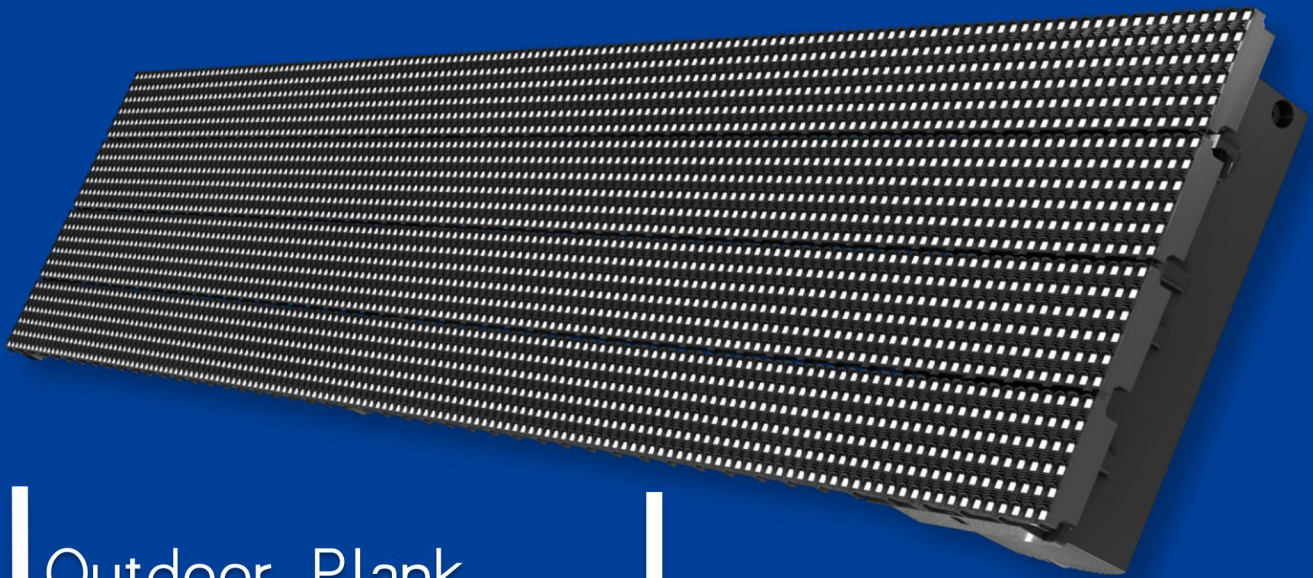

E SERIES

PRODUCT MANUAL

Outdoor Plank

E Series | E-10C

2021-V1.0

LIGHT

Lightweight

22.5kg/m², easy for installation and maintenance

NO STEEL

No Steel Structure

No steel structure is needed for building façade

FRONT FIX

Front Service

Front or rear installation, greatly improved the ability to adapt different installation conditions.

IP67

Full aluminum body, hollow out design for heat dissipation.

Specs

Model No.	E-10C (Standard)
LED	SMD 3535 standard brightness R \geq 680mcd, G \geq 1600mcd, B \geq 345mcd
Material	Aluminum profile & PC mask (customizable color)
Pixel Pitch	10 mm /10.66mm
Pixel Density	9380 dot/m ²
Direction	Horizontal Vertical
Unit Size	1440×256 mm (Horizontal) 256×1440 mm (Vertical) (Length can be customized according to project requirement)
Resolution/Unit	144×24 dots (Horizontal) / 24×144 dots (Vertical)
Brightness	4000–5000 nit
Viewing Angle	(H)120°×(V)120°
Weight	20 kg/m ²
Input Voltage	AC 110 –240 V
Max. Power	750 w/m ²
Installation	Front& Rear
Protection	IP67
Grey Scale	RGB 16384 colors (3×14bit)
Refresh Rate	\geq 1920 Hz
Frame Rate	\geq 60 Hz
Temperature	Temperature: -30°C to +60°C ; Humidity: 10%–90%
Control System	JV-M JV-C