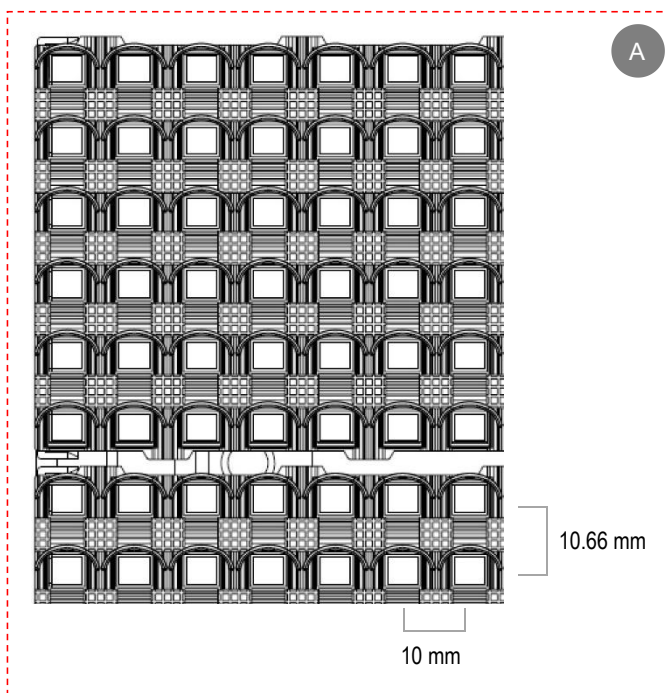

Full aluminum body, hollow out design for heat dissipation.

Specs

Model No.	E-10C (Standard)
LED	SMD 3535 standard brightness R \geq 680mcd, G \geq 1600mcd, B \geq 345mcd
Material	Aluminum profile & PC mask (customizable color)
Pixel Pitch	10 mm /10.66mm
Pixel Density	9380 dot/m ²
Direction	Horizontal Vertical
Unit Size	1440×256 mm (Horizontal) 256×1440 mm (Vertical) (Length can be customized according to project requirement)
Resolution/Unit	144×24 dots (Horizontal) / 24×144 dots (Vertical)
Brightness	4000–5000 nit
Viewing Angle	(H)120°×(V)120°
Weight	20 kg/m ²
Input Voltage	AC 110 –240 V
Max. Power	750 w/m ²
Installation	Front& Rear
Protection	IP67
Grey Scale	RGB 16384 colors (3×14bit)
Refresh Rate	\geq 1920 Hz
Frame Rate	\geq 60 Hz
Temperature	Temperature: -30°C to +60°C ; Humidity: 10%–90%
Control System	JV-M JV-C

※ Specs could be modified according to different project.

Appearance

单元尺寸

1440mm (Customizable Length)

Cases

Jin Zhai Theme Park

Area: 288 m² Date: 05.2018 Location: Anhui Province, China

Star-Avenue-Mall