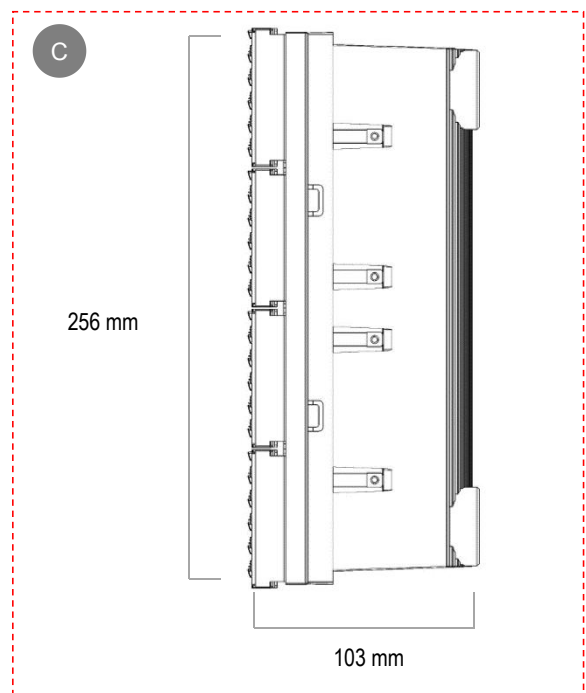

Full aluminum body, hollow out design for heat dissipation.

Specs

Model No.	E-10C (Standard)
LED	SMD 3535 standard brightness R \geq 680mcd, G \geq 1600mcd, B \geq 345mcd
Material	Aluminum profile & PC mask (customizable color)
Pixel Pitch	10 mm /10.66mm
Pixel Density	9380 dot/m ²
Direction	Horizontal Vertical
Unit Size	1440×256 mm (Horizontal) 256×1440 mm (Vertical) (Length can be customized according to project requirement)
Resolution/Unit	144×24 dots (Horizontal) / 24×144 dots (Vertical)
Brightness	4000–5000 nit
Viewing Angle	(H)120°×(V)120°
Weight	20 kg/m ²
Input Voltage	AC 110 –240 V
Max. Power	750 w/m ²
Installation	Front& Rear
Protection	IP67
Grey Scale	RGB 16384 colors (3×14bit)
Refresh Rate	\geq 1920 Hz
Frame Rate	\geq 60 Hz
Temperature	Temperature: -30°C to +60°C ; Humidity: 10%–90%
Control System	JV-M JV-C

※ Specs could be modified according to different project.

Appearance

单元尺寸

1440mm (Customizable Length)

Cases

Jin Zhai Theme Park

Area: 288 m² Date: 05.2018 Location: Anhui Province, China

Star-Avenue-Mall