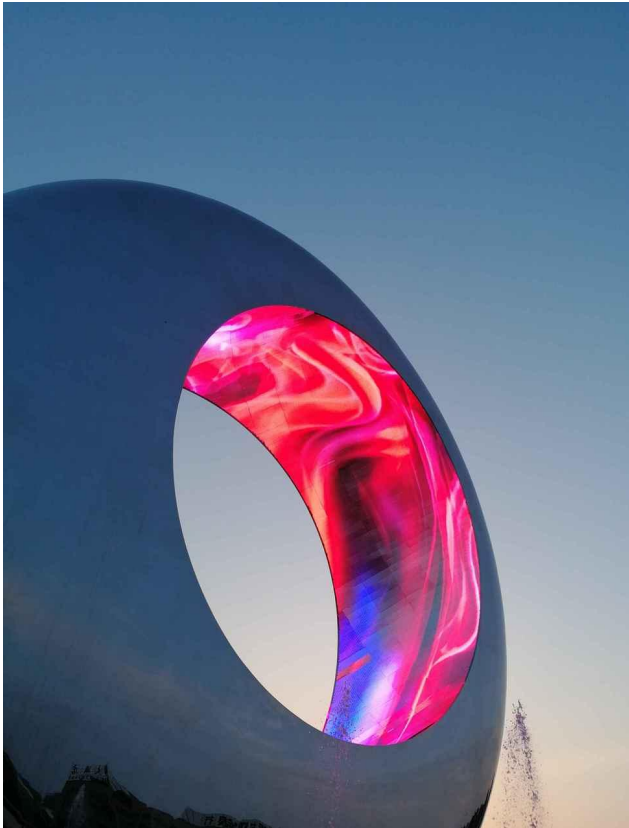

Cases

Jin Zhai Theme Park

Area: 288 m² Date: 05.2018 Location: Anhui Province, China