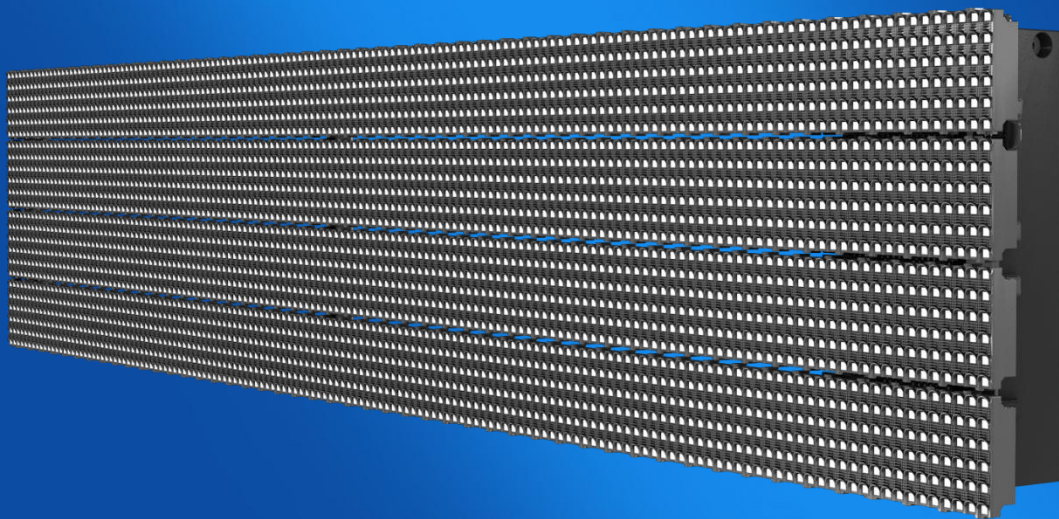

E SERIES

PRODUCT MANUAL

Outdoor Plank

E Series | E-10C

2021-V1.0

LIGHT

Lightweight

22.5kg/m², easy for installation and maintenance

NO STEEL

No Steel Structure

No steel structure is needed for building façade

FRONT FIX

Front Service

Front or rear installation, greatly improved the ability to adapt different installation conditions.

IP67

HIGH PROTECTION

High Protection

The very first IP67 product in this industry, dramatically lengthen the lifespan.

ALL-WEATHER

24hrs/7days

Work stably under -30°C~60°C, wind resistance design.

SELF-COOLING

Self Cooling

Full aluminum body, hollow out design for heat dissipation.

Specs

Model No.	E-10C (Standard)
LED	SMD 3535 standard brightness R \geq 680mcd, G \geq 1600mcd, B \geq 345mcd
Material	Aluminum profile & PC mask (customizable color)
Pixel Pitch	10 mm /10.66mm
Pixel Density	9380 dot/m ²
Direction	Horizontal Vertical
Unit Size	1440×256 mm (Horizontal) 256×1440 mm (Vertical) (Length can be customized according to project requirement)
Resolution/Unit	144×24 dots (Horizontal) / 24×144 dots (Vertical)
Brightness	4000–5000 nit
Viewing Angle	(H)120°×(V)120°
Weight	20 kg/m ²
Input Voltage	AC 110 –240 V
Max. Power	750 w/m ²
Installation	Front& Rear
Protection	IP67
Grey Scale	RGB 16384 colors (3×14bit)
Refresh Rate	\geq 1920 Hz
Frame Rate	\geq 60 Hz
Temperature	Temperature: -30°C to +60°C ; Humidity: 10%–90%
Control System	JV-M JV-C