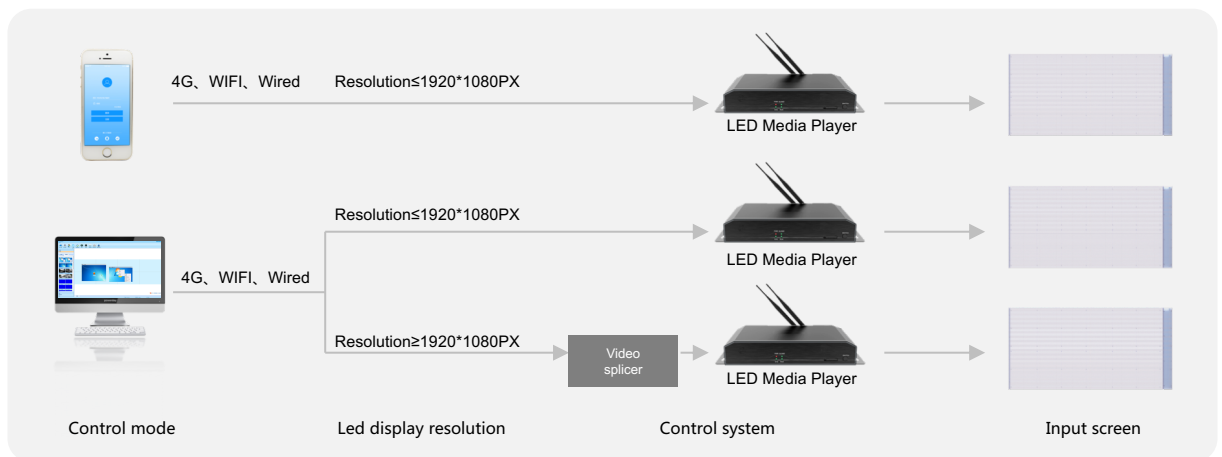

Specification

Item	UVS Transparent Screen	
Pixel Pitch	P3.9-7.8mm	P10.4-10.4mm
Pixel Density	32768pixels/m²	9216pixels/m²
Cabinet Size(WXH)	1000*500mm	1000*500mm
Cabinet Resolution	256*64	96*48
Transparency	≥82%	85%
Brightness	5500cd/m²	5000cd
Viewing Angle	H140°, V140°	H140°, V140°
Driving Mode	1/11	1/2
Material	Industrial PC	Industrial PC
Cabinet Weight	7kg	7kg
Grey Scale	16bit	16bit
Refresh Rate	≥3840HZ	≥3840HZ
Frame Rate	60fps	60fps
Input Voltage	100~240	100~240
Power Consumption(Max/Aver.)	800/220W/m²	800/220W/m²
Screen Weight	14kg	14kg
Lifespan	≥100,000 hrs	≥100,000 hrs
IP Grade	IP40	IP40
Temperature	-20°C~+60°C	-20°C~+60°C
Maintenance	rear	rear
Installation	hanging, fixed	hanging, fixed

System configuration