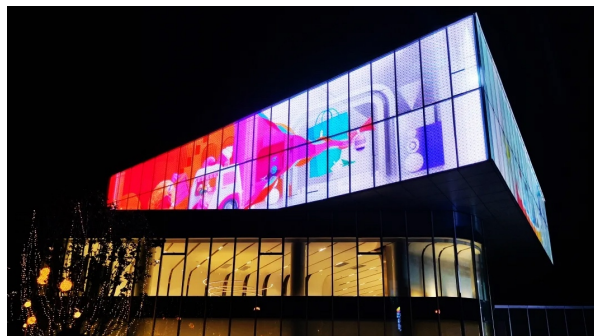

* Shopping Center Glass Wall * Tianjin * UVS15.6 * 680m²