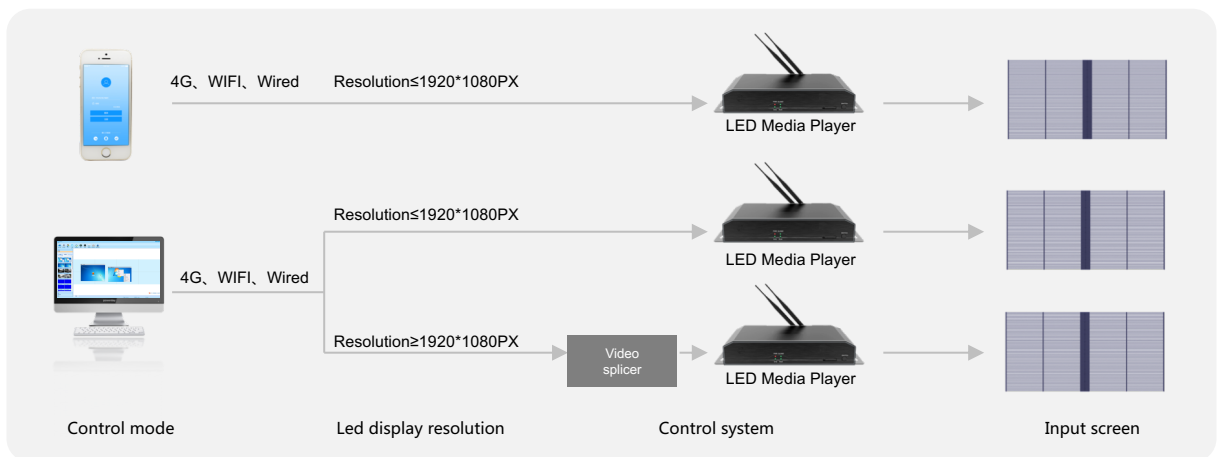

Specification

Item	UVF Transparent Screen	
Pixel Pitch	P2.8-5.6mm	P3.9-7.8mm
Pixel Density	61952pixels/m²	32768pixels/m²
Cabinet Size(WXH)	1000*500mm	1000*500mm
Cabinet Resolution	352*88dots	256*64
Transparency	≥50%	70%
Brightness	4800cd/m²	1000~5000cd
Viewing Angle	H140°, V140°	H140°, V140°
Driving Mode	1/11	1/16 1/8
Material	Profile	Profile
Cabinet Weight	4kg	4kg
Grey Scale	16bit	16bit
Refresh Rate	≥1920HZ	≥1920HZ
Frame Rate	60fps	60fps
Input Voltage	100~240	100~240
Power Consumption(Max/Aver.)	800/220W/m²	800/220W/m²
Screen Weight	8kg	8kg
Lifespan	≥100,000 hrs	≥100,000 hrs
IP Grade	IP30	IP30
Temperature	-20°C~+60°C	-20°C~+60°C
Maintenance	reat	rear
Installation	hanging, fixed	hanging, fixed

System configuration